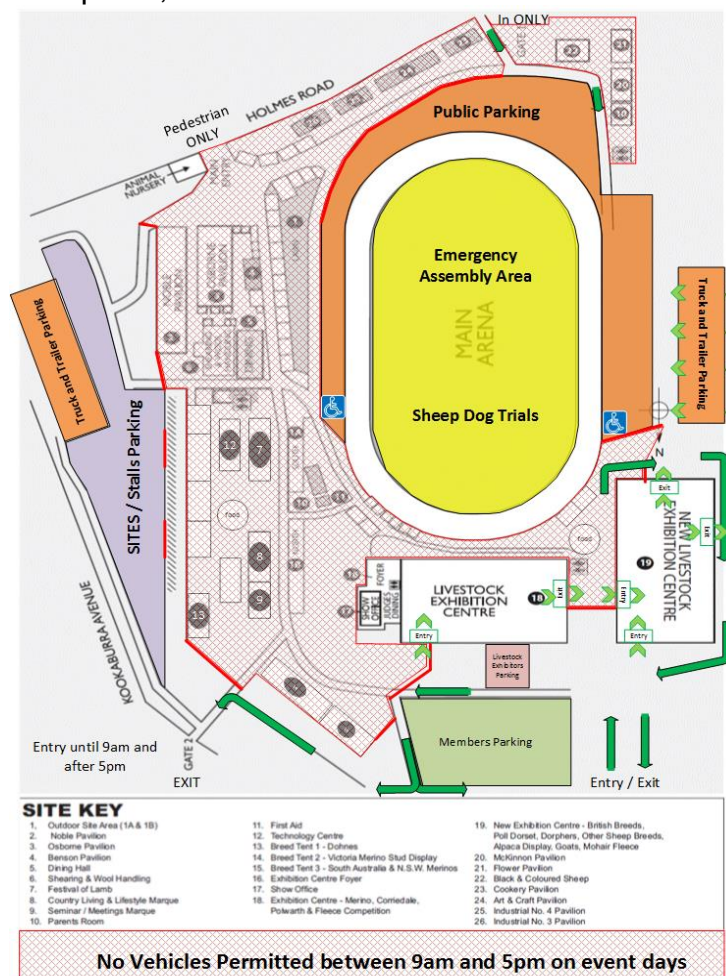

## Australian Sheep and Wool Show Bendigo 2018 Bump-in

A reminder of site rules for bump-in for the Sheep and Wool Show 2018  
All Site and Stall holders must be finished bump-in by no later than 10pm Thursday the 19<sup>th</sup> of July  
No vehicles are to be in the event space on event days

- Ensure you have completed the Sheep and Wool Show safety induction
- Please check in with the Event management team located in the Exhibition building **PRIOR** to set up
- Speed limit on site is 10kph or less
- Hazard lights or rotating beacon lights must be operating when moving vehicle.
- **Wear your compulsory high visibility vest during the Bump in & out period.**
- Keep a look out for pedestrians and other vehicles.
- Give way to all pedestrians on site and obey all traffic attendant instructions whilst on site.
- Wear your seatbelt when driving through the venue.
- No vehicles are to be inside the Noble or Osborne Pavilions during bump-in or out
- Do not block any access paths, or exit doors.

**With your help we will have a safe and speedy bump-in**