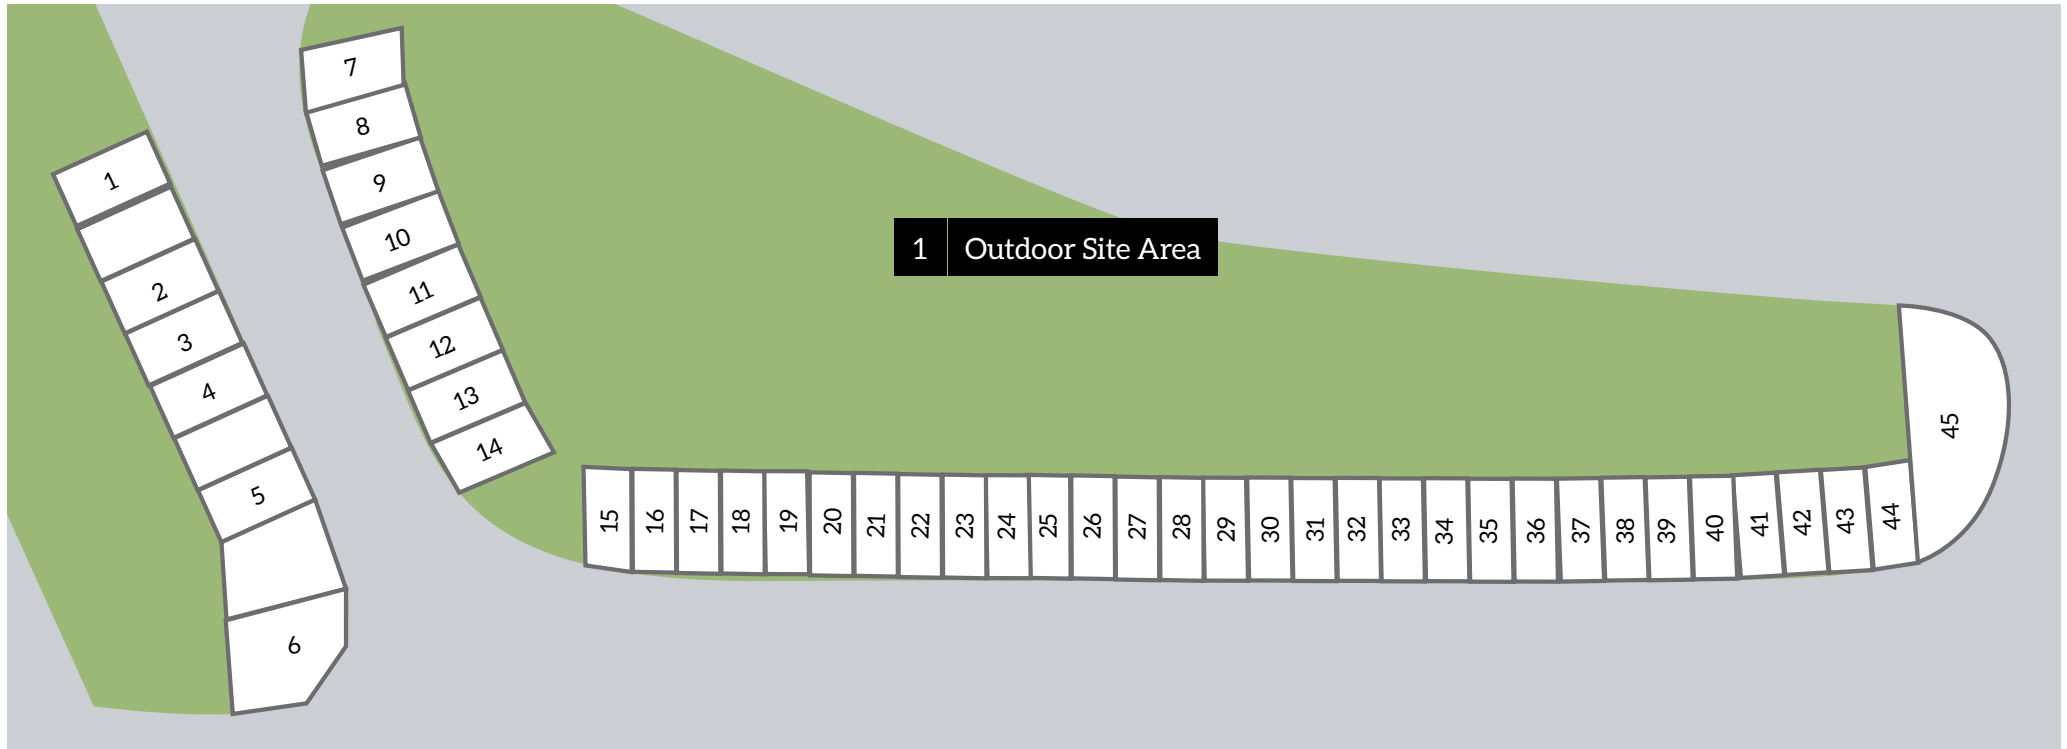

Sheep & Wool Show Site Plan 2018

Sheep & Wool Show Site Plan 2018

Sheep & Wool Show Site Plan 2018 - Showman's Area

Sheep & Wool Show Site Plan 2018

15 Merino Breed Marquee		
320		345
321	333	346
322	334	347
323	335	
324	336	348
325	337	349
326	338	350
327		
328	340	351
329	341	352
330	342	353
331	343	354
332	344	355

Sheep & Wool Show Site Plan 2018 - City Living & Leisure

Sheep & Wool Show Site Plan 2018 - Careers & Technology Hub