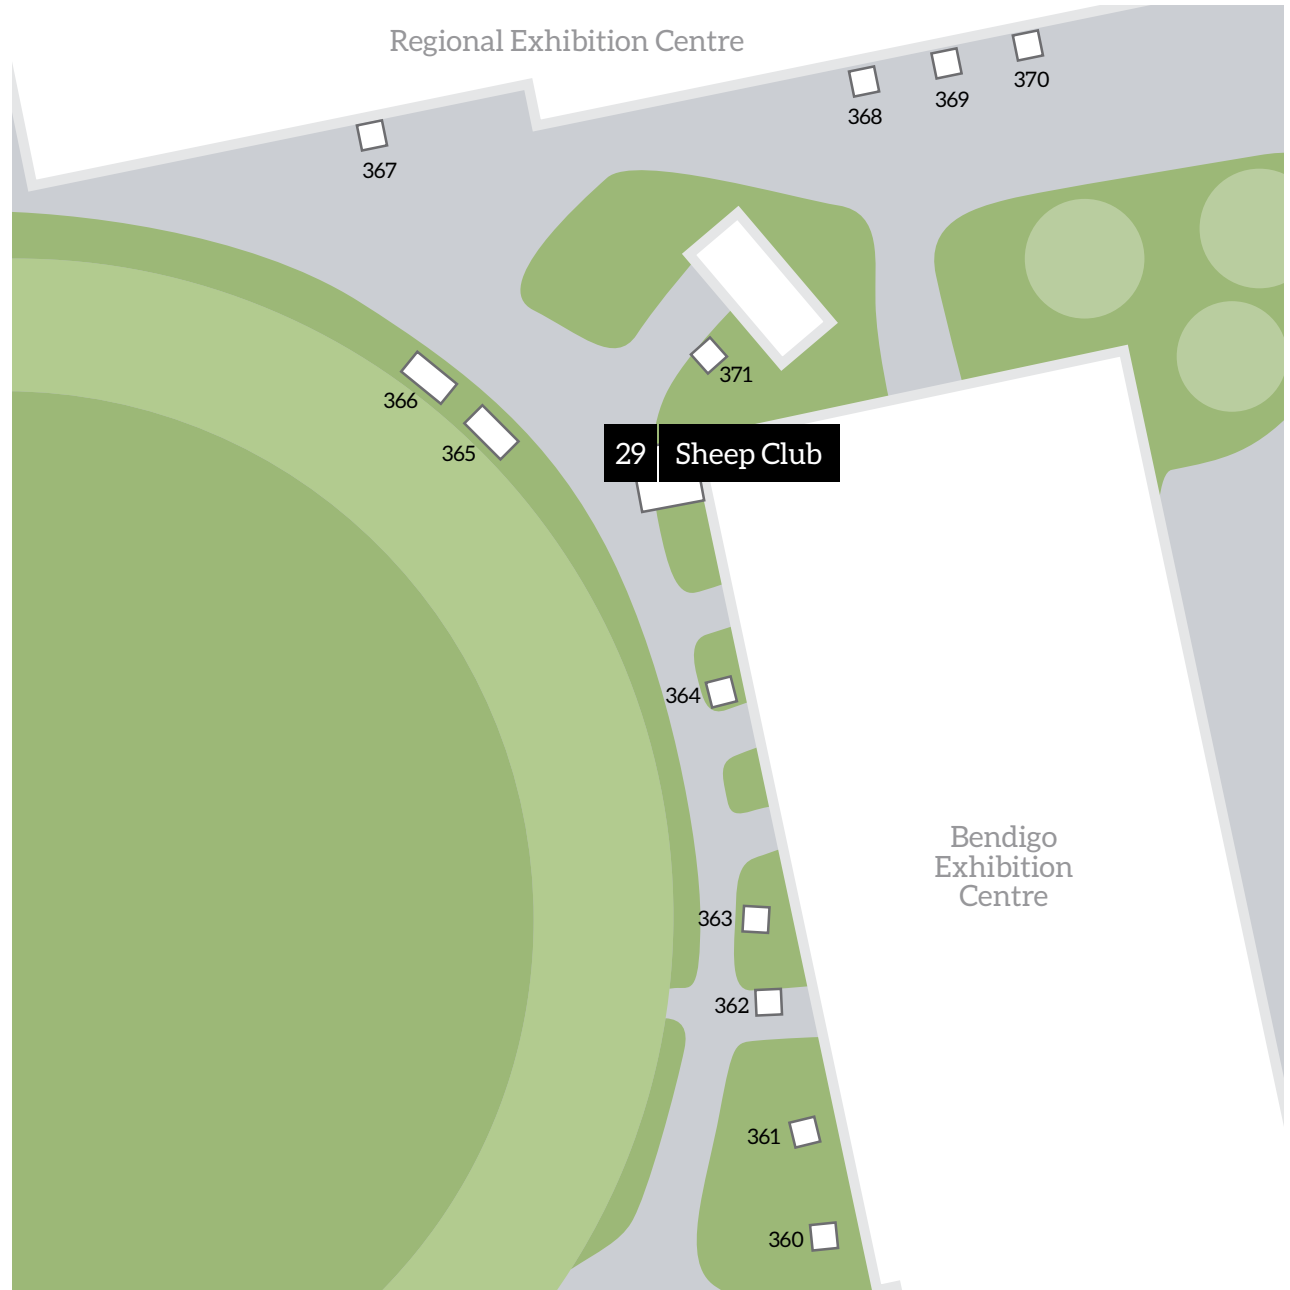

Sheep & Wool Show Site Plan 2018

Sheep & Wool Show Site Plan 2018

Sheep & Wool Show Site Plan 2018 - Showman's Area

Sheep & Wool Show Site Plan 2018

15 Merino Breed Marquee		
320		345
321	333	346
322	334	347
323	335	
324	336	348
325	337	349
326	338	350
327		
328	340	351
329	341	352
330	342	353
331	343	354
332	344	355

Sheep & Wool Show Site Plan 2018 - City Living & Leisure

Sheep & Wool Show Site Plan 2018 - Careers & Technology Hub