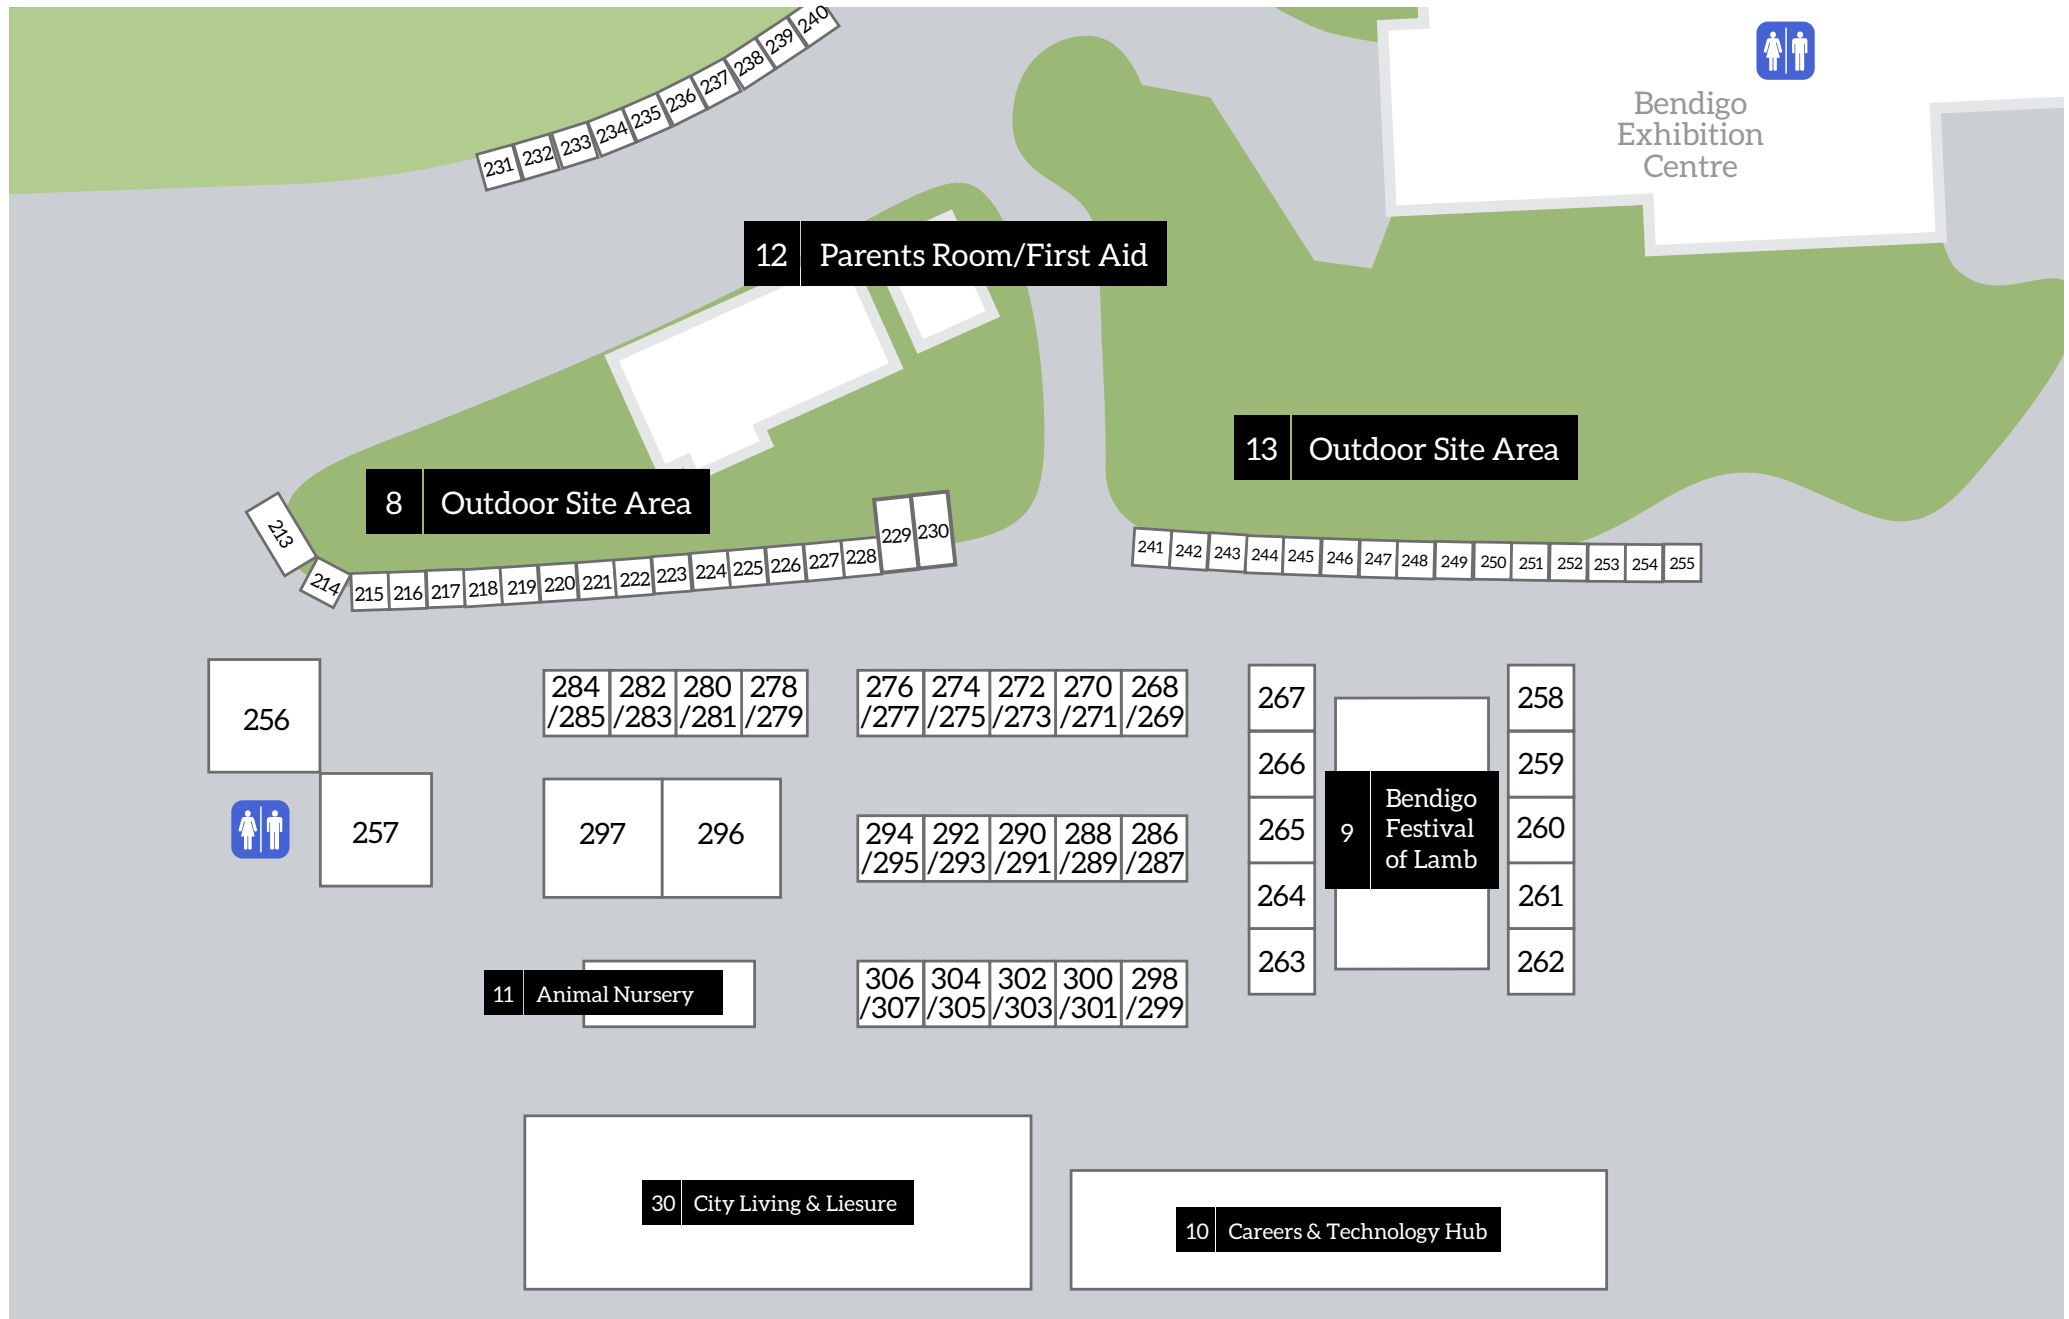

Sheep & Wool Show Site Plan 2018

Sheep & Wool Show Site Plan 2018

Sheep & Wool Show Site Plan 2018 - Showman's Area

Sheep & Wool Show Site Plan 2018

15 Merino Breed Marquee		
320		345
321	333	346
322	334	347
323	335	
324	336	348
325	337	349
326	338	350
327		
328	340	351
329	341	352
330	342	353
331	343	354
332	344	355

Sheep & Wool Show Site Plan 2018 - City Living & Leisure

Sheep & Wool Show Site Plan 2018 - Careers & Technology Hub