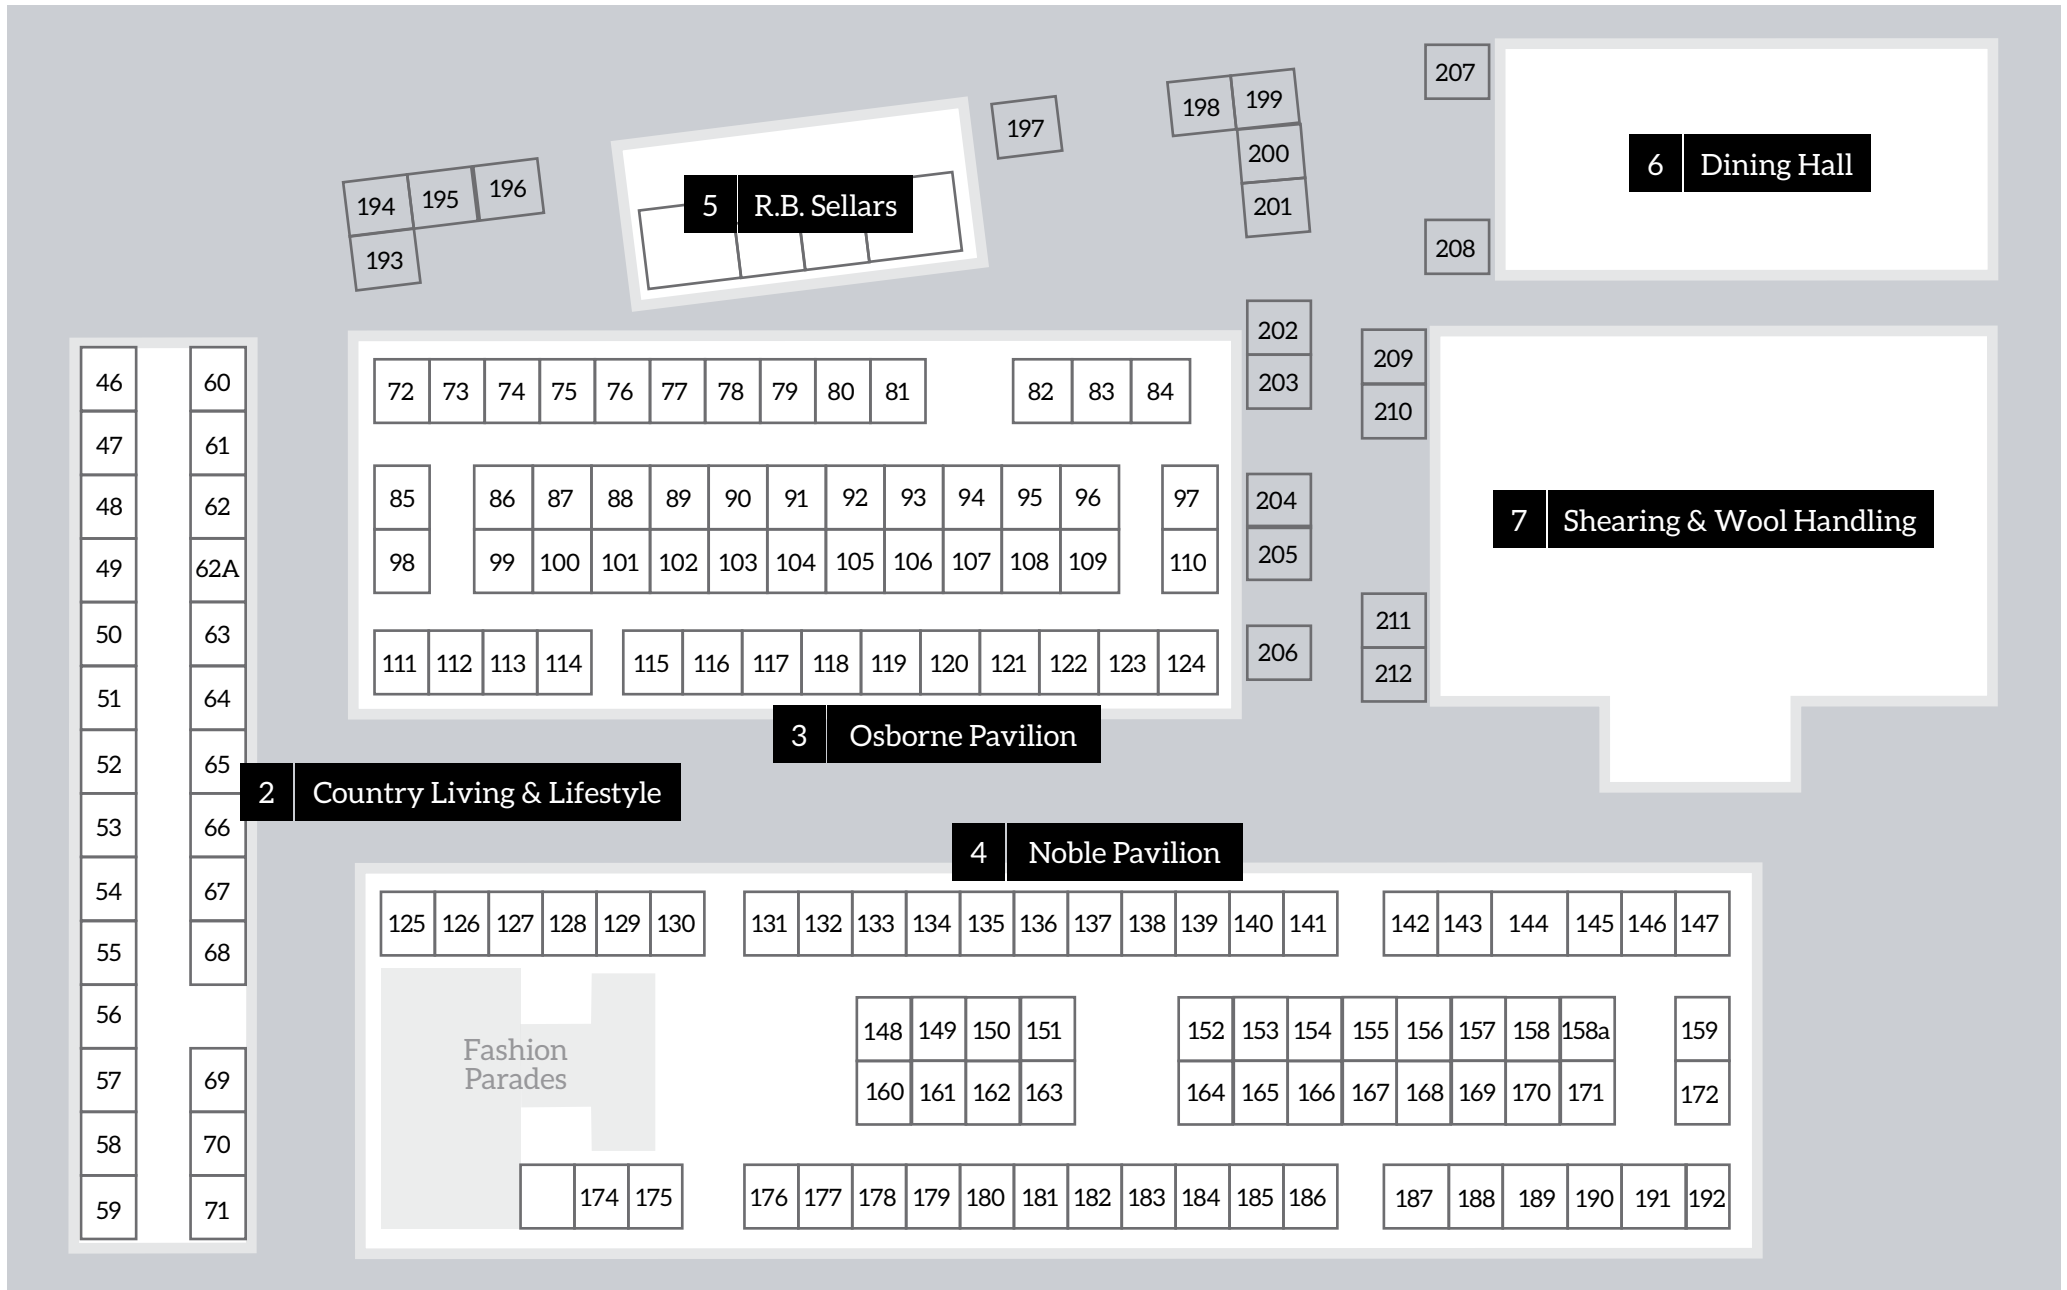

Sheep & Wool Show Site Plan 2018

Sheep & Wool Show Site Plan 2018

Sheep & Wool Show Site Plan 2018 - Showman's Area

Sheep & Wool Show Site Plan 2018

15 Merino Breed Marquee		
320		345
321	333	346
322	334	347
323	335	
324	336	348
325	337	349
326	338	350
327		
328	340	351
329	341	352
330	342	353
331	343	354
332	344	355

Sheep & Wool Show Site Plan 2018 - City Living & Leisure

Sheep & Wool Show Site Plan 2018 - Careers & Technology Hub