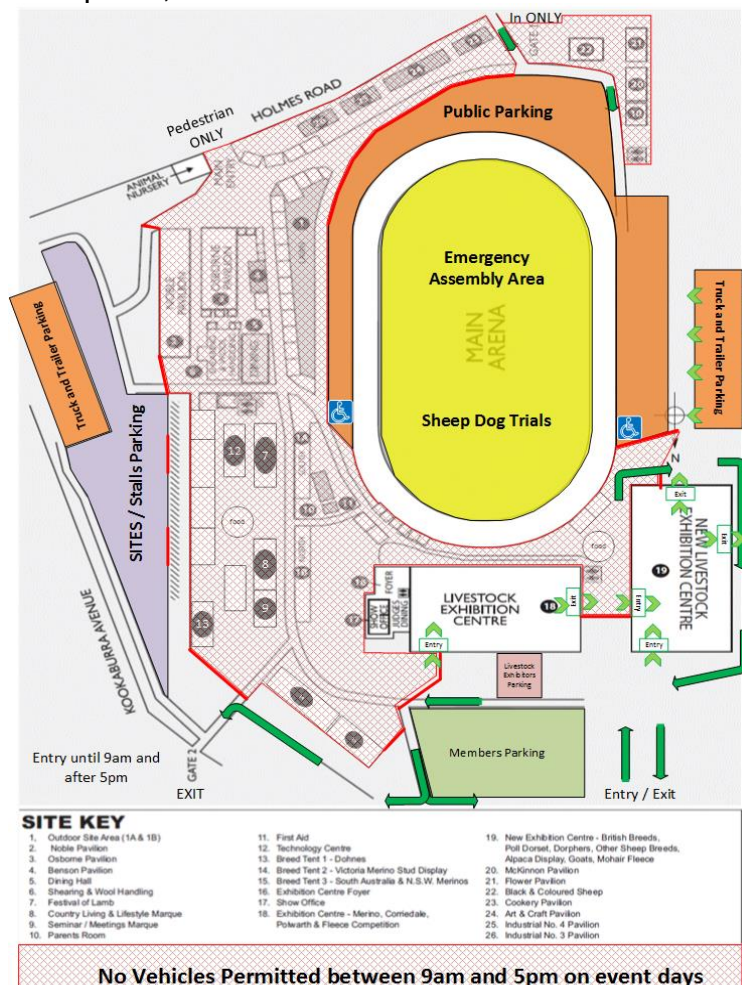

## Australian Sheep and Wool Show Bendigo 2017 Bump-in

A reminder of site rules for bump-in for the Sheep and Wool Show 2017  
All Site and Stall holders must be finished bump-in by no later than 10pm Thursday the 13<sup>th</sup> of July  
No vehicles are to be in the event space on event days

- Ensure you have completed the Sheep and Wool Show safety induction
- Please check in with the Event management team located in the Exhibition building **PRIOR** to set up
- Speed limit on site is 10kph or less
- Hazard lights or rotating beacon lights must be operating when moving vehicle.
- **Wear your compulsory high visibility vest during the Bump in & out period.**
- Keep a look out for pedestrians and other vehicles.
- Give way to all pedestrians on site and obey all traffic attendant instructions whilst on site.
- Wear your seatbelt when driving through the venue.
- No vehicles are to be inside the Noble or Osbourne Pavilions during bump-in or out
- Do not block any access paths, or exit doors.

**With your help we will have a safe and speedy bump-in**