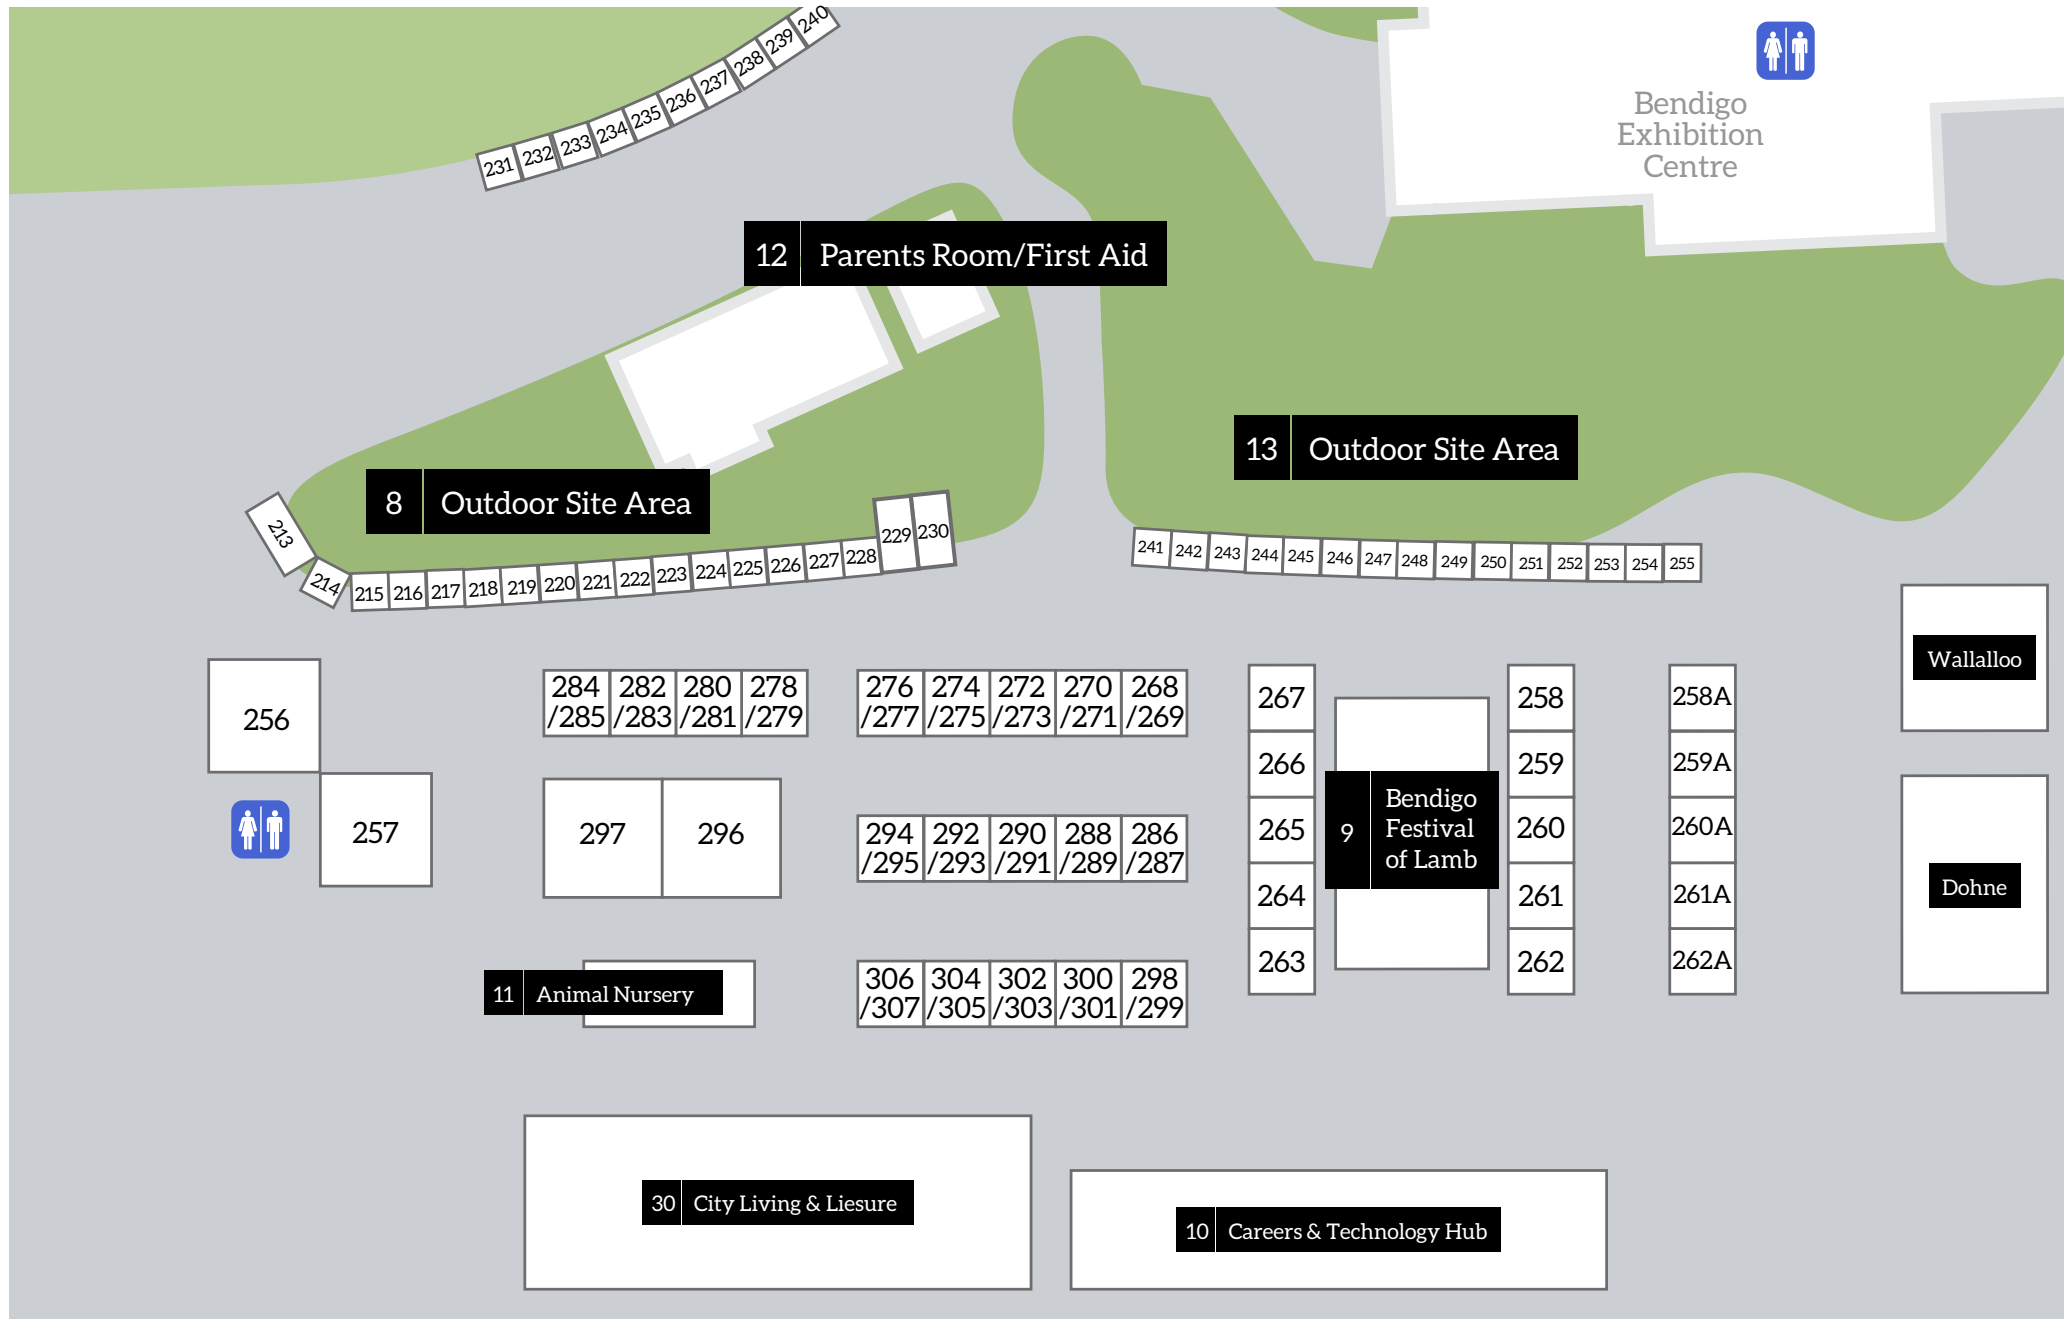

Sheep & Wool Show Site Plan 2018

Sheep & Wool Show Site Plan 2018

Sheep & Wool Show Site Plan 2018 - Showman's Area

Sheep & Wool Show Site Plan 2018

15 Merino Breed Marquee		
320		345
321	333	346
322	334	347
323	335	
324	336	348
325	337	349
326	338	350
327	339	
328	340	351
329	341	352
330	342	353
331	343	354
332	344	355

Sheep & Wool Show Site Plan 2018 - City Living & Leisure

Sheep & Wool Show Site Plan 2018 - Careers & Technology Hub