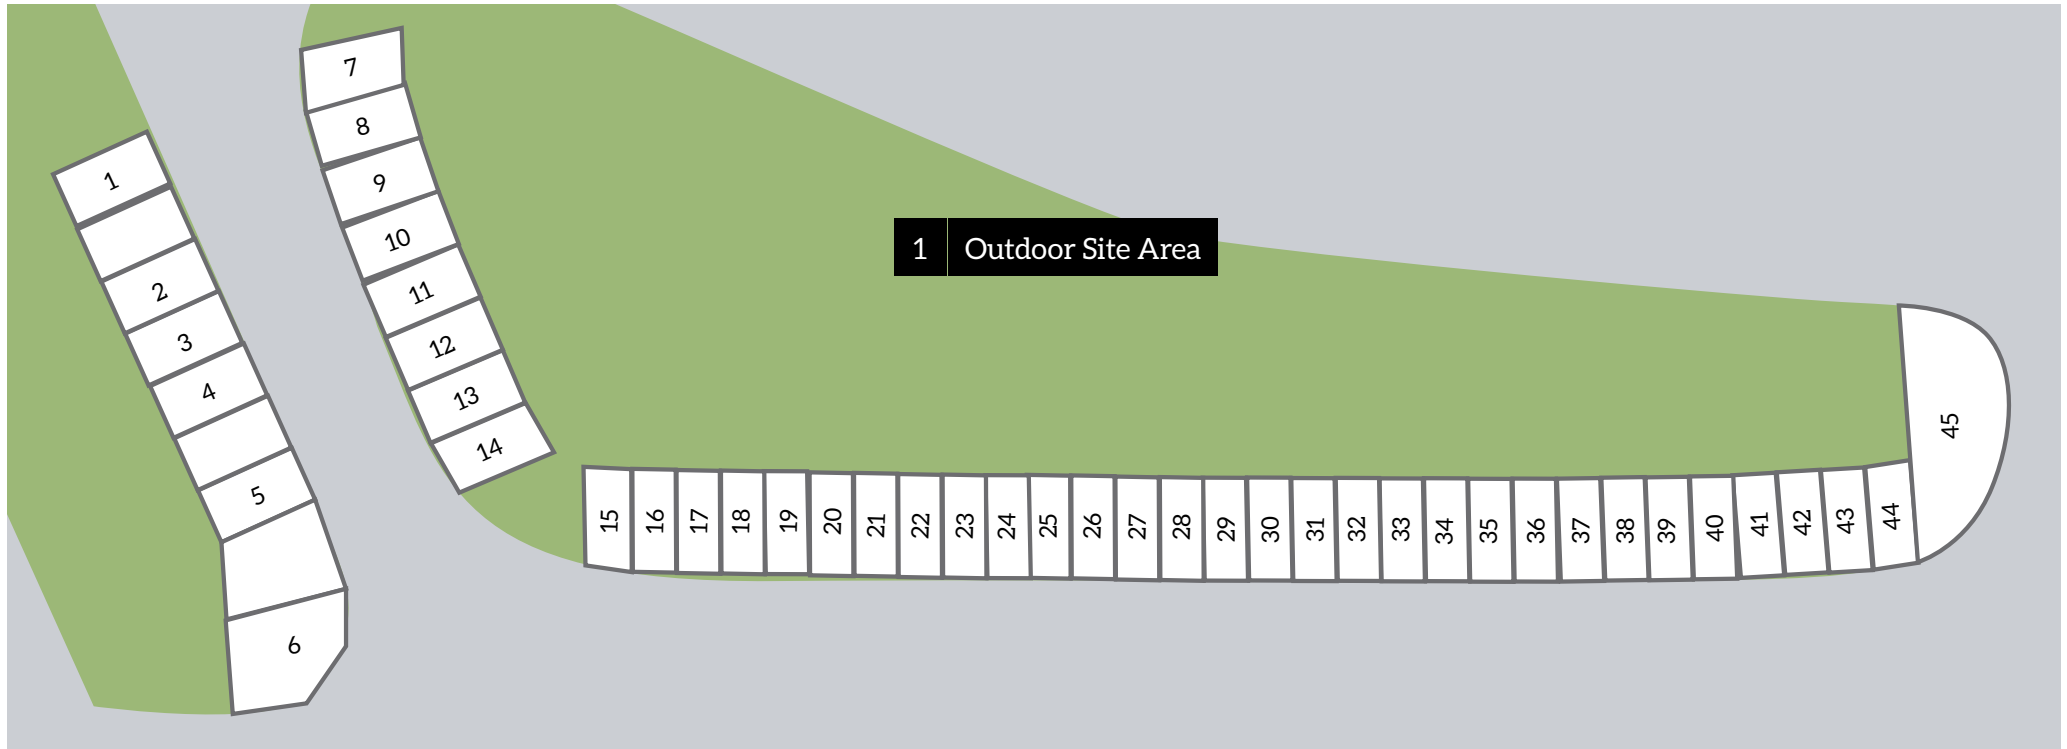

Sheep & Wool Show Site Plan 2018

Sheep & Wool Show Site Plan 2018

Sheep & Wool Show Site Plan 2018 - Showman's Area

Sheep & Wool Show Site Plan 2018

15 Merino Breed Marquee		
320		345
321	333	346
322	334	347
323	335	
324	336	348
325	337	349
326	338	350
327	339	
328	340	351
329	341	352
330	342	353
331	343	354
332	344	355

Sheep & Wool Show Site Plan 2018 - City Living & Leisure

Sheep & Wool Show Site Plan 2018 - Careers & Technology Hub