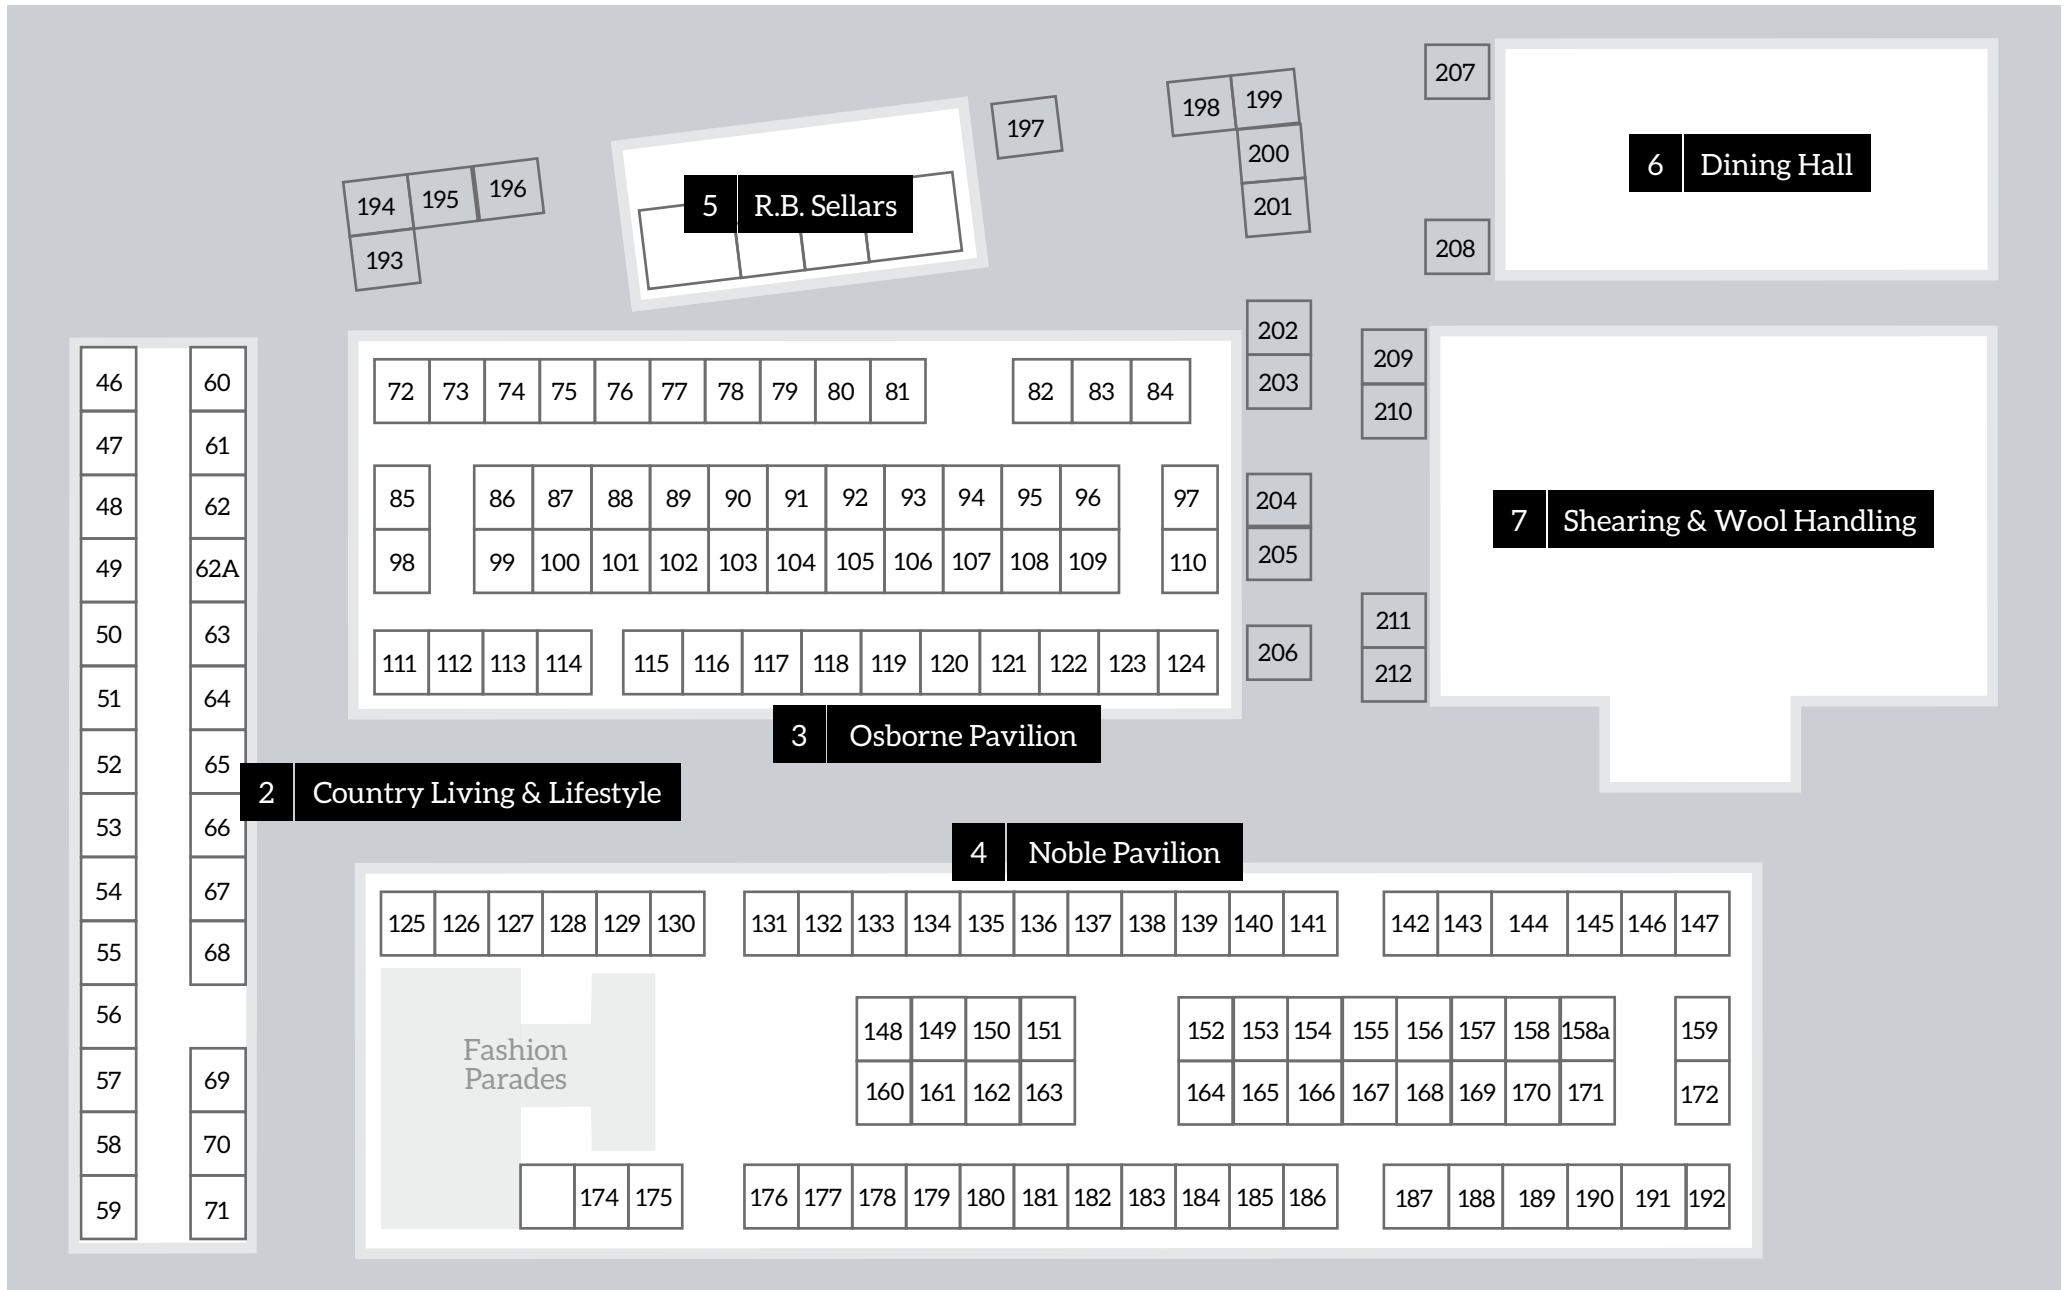

Sheep & Wool Show Site Plan 2018

Sheep & Wool Show Site Plan 2018

Sheep & Wool Show Site Plan 2018 - Showman's Area

Sheep & Wool Show Site Plan 2018

15 Merino Breed Marquee		
320		345
321	333	346
322	334	347
323	335	
324	336	348
325	337	349
326	338	350
327	339	
328	340	351
329	341	352
330	342	353
331	343	354
332	344	355

Sheep & Wool Show Site Plan 2018 - City Living & Leisure

Sheep & Wool Show Site Plan 2018 - Careers & Technology Hub