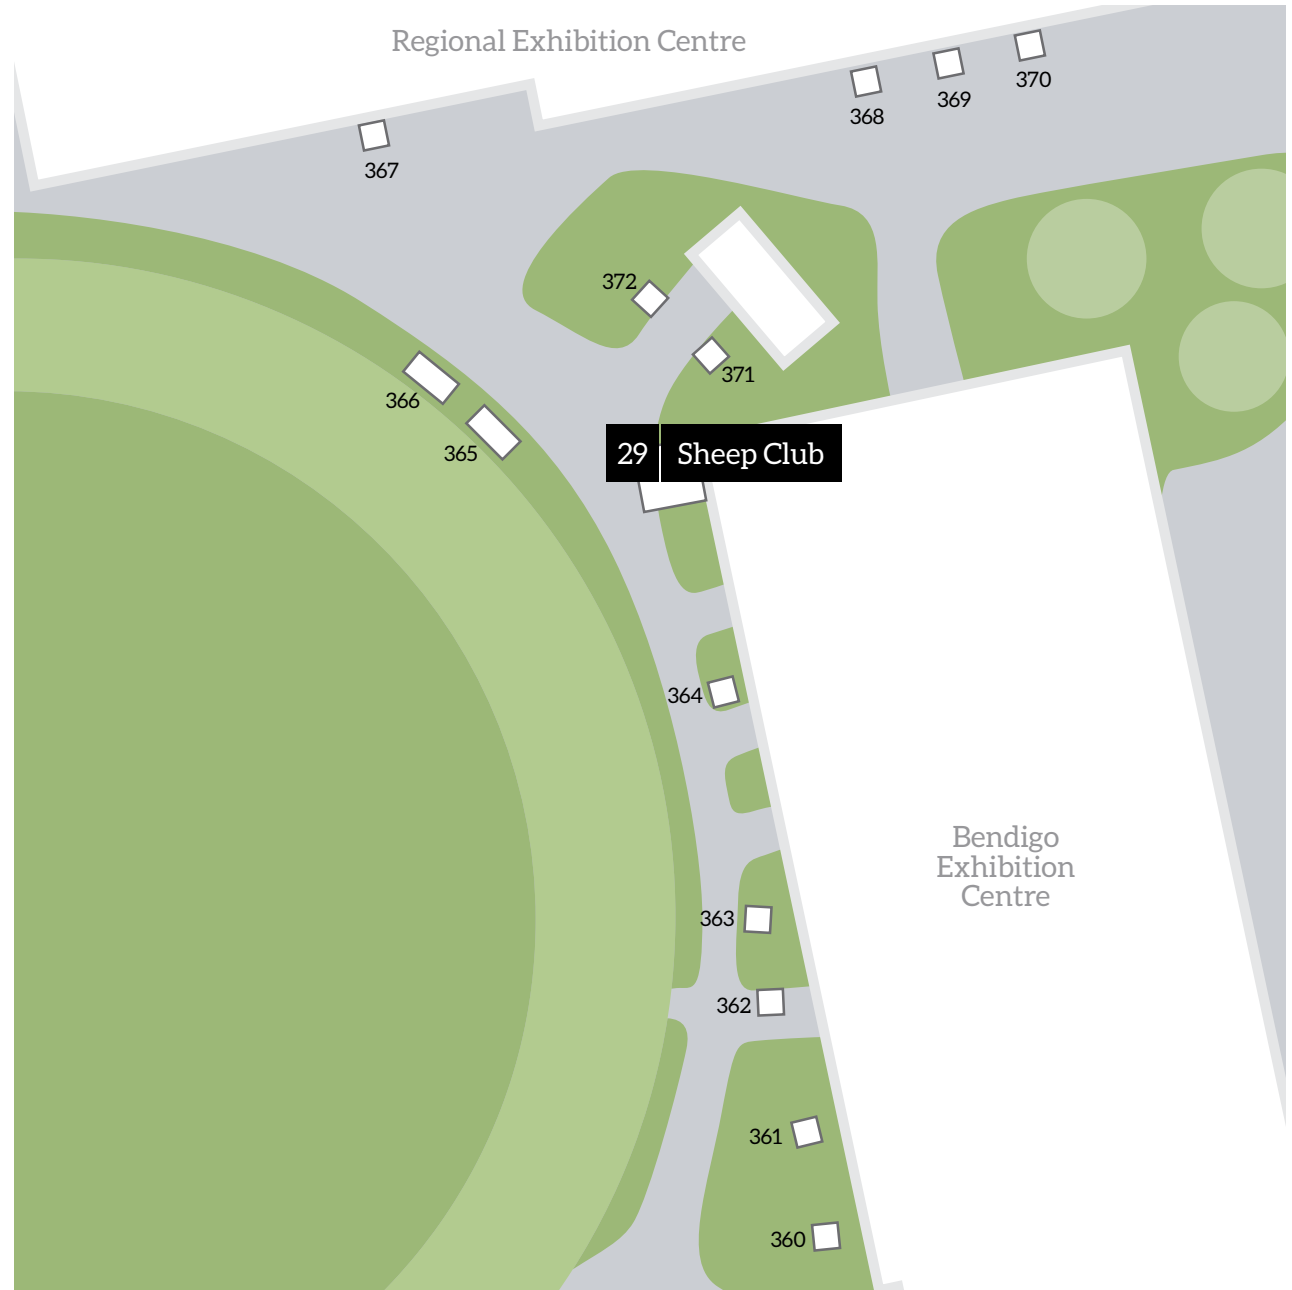

Sheep & Wool Show Site Plan 2018

Sheep & Wool Show Site Plan 2018

Sheep & Wool Show Site Plan 2018 - Showman's Area

Sheep & Wool Show Site Plan 2018

15 Merino Breed Marquee		
320		345
321	333	346
322	334	347
323	335	
324	336	348
325	337	349
326	338	350
327	339	
328	340	351
329	341	352
330	342	353
331	343	354
332	344	355

Sheep & Wool Show Site Plan 2018 - City Living & Leisure

Sheep & Wool Show Site Plan 2018 - Careers & Technology Hub