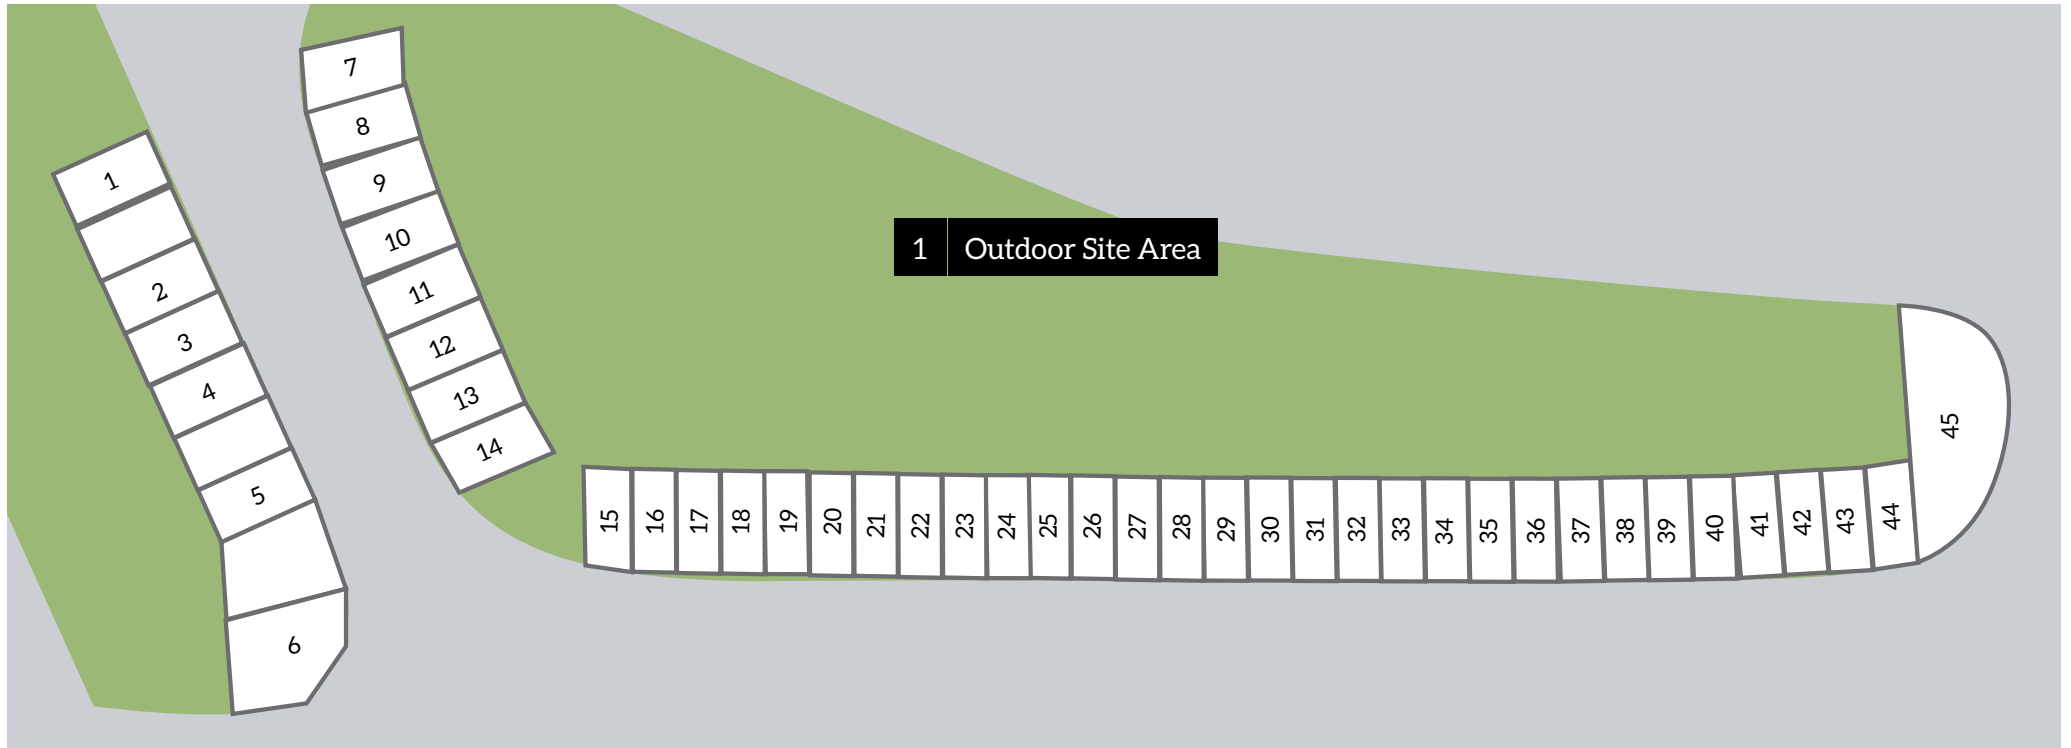

Sheep & Wool Show Site Plan 2019

Sheep & Wool Show Site Plan 2019

Sheep & Wool Show Site Plan 2019 - Showman's Area

Sheep & Wool Show Site Plan 2019

15 Merino Breed Marquee		
320		345
321	333	346
322	334	347
323	335	
324	336	348
325	337	349
326	338	350
327	339	
328	340	351
329	341	352
330	342	353
331	343	354
332	344	355

Sheep & Wool Show Site Plan 2019 - The Oval

Sheep & Wool Show Site Plan 2019 - Careers & Technology Hub

Sheep & Wool Show Site Plan 2019 - Bendigo Exhibition Centre Foyer