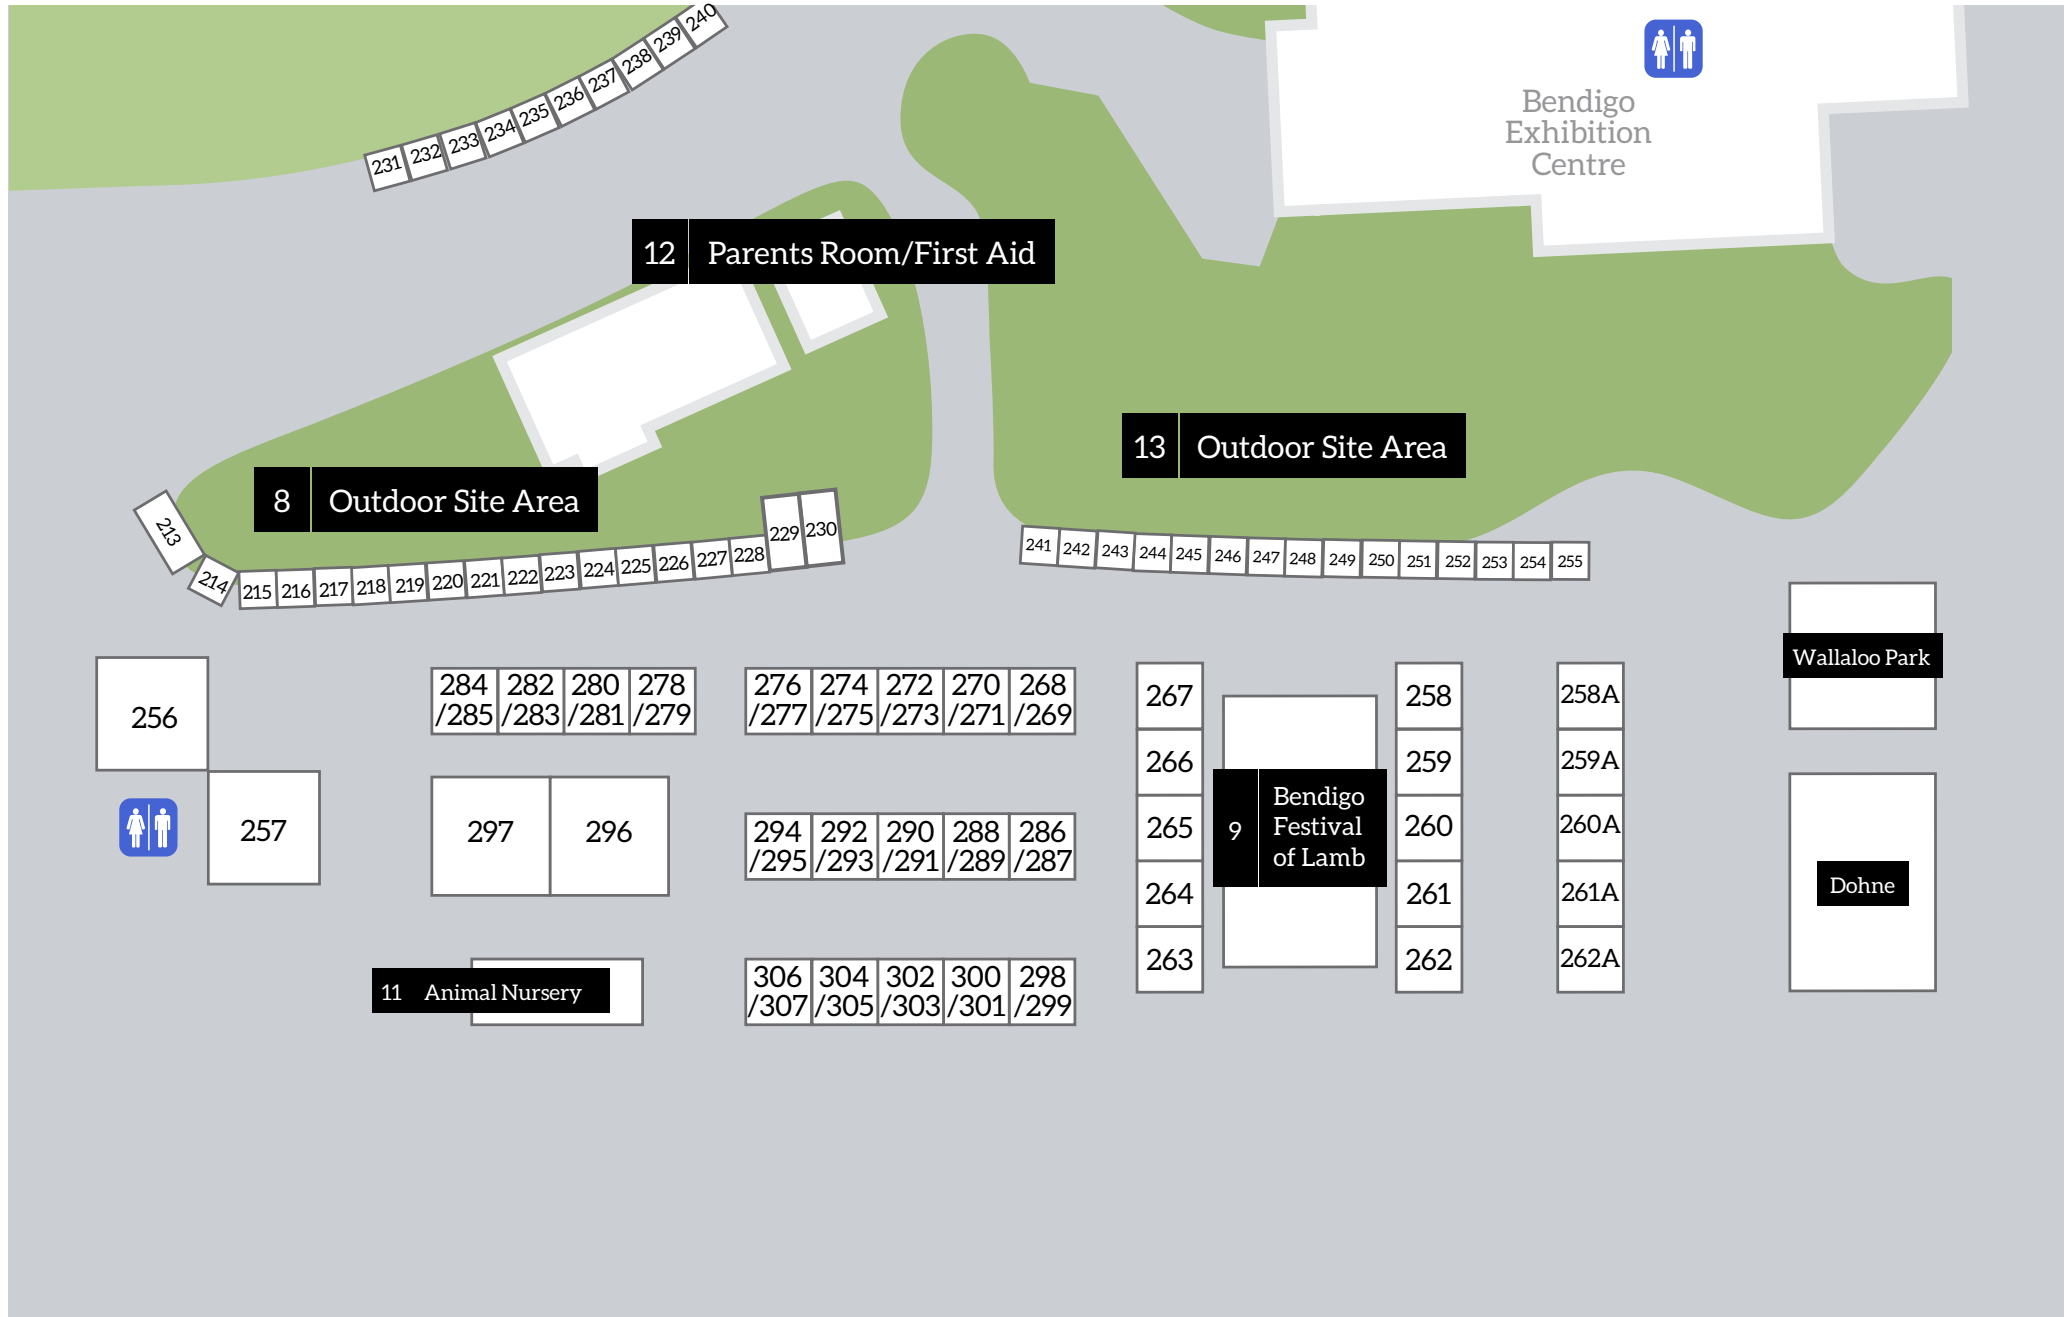

Sheep & Wool Show Site Plan 2019

Sheep & Wool Show Site Plan 2019

Sheep & Wool Show Site Plan 2019 - Showman's Area

Sheep & Wool Show Site Plan 2019

15 Merino Breed Marquee		
320		345
321	333	346
322	334	347
323	335	
324	336	348
325	337	349
326	338	350
327	339	
328	340	351
329	341	352
330	342	353
331	343	354
332	344	355

Sheep & Wool Show Site Plan 2019 - The Oval

Sheep & Wool Show Site Plan 2019 - Careers & Technology Hub

Sheep & Wool Show Site Plan 2019 - Bendigo Exhibition Centre Foyer