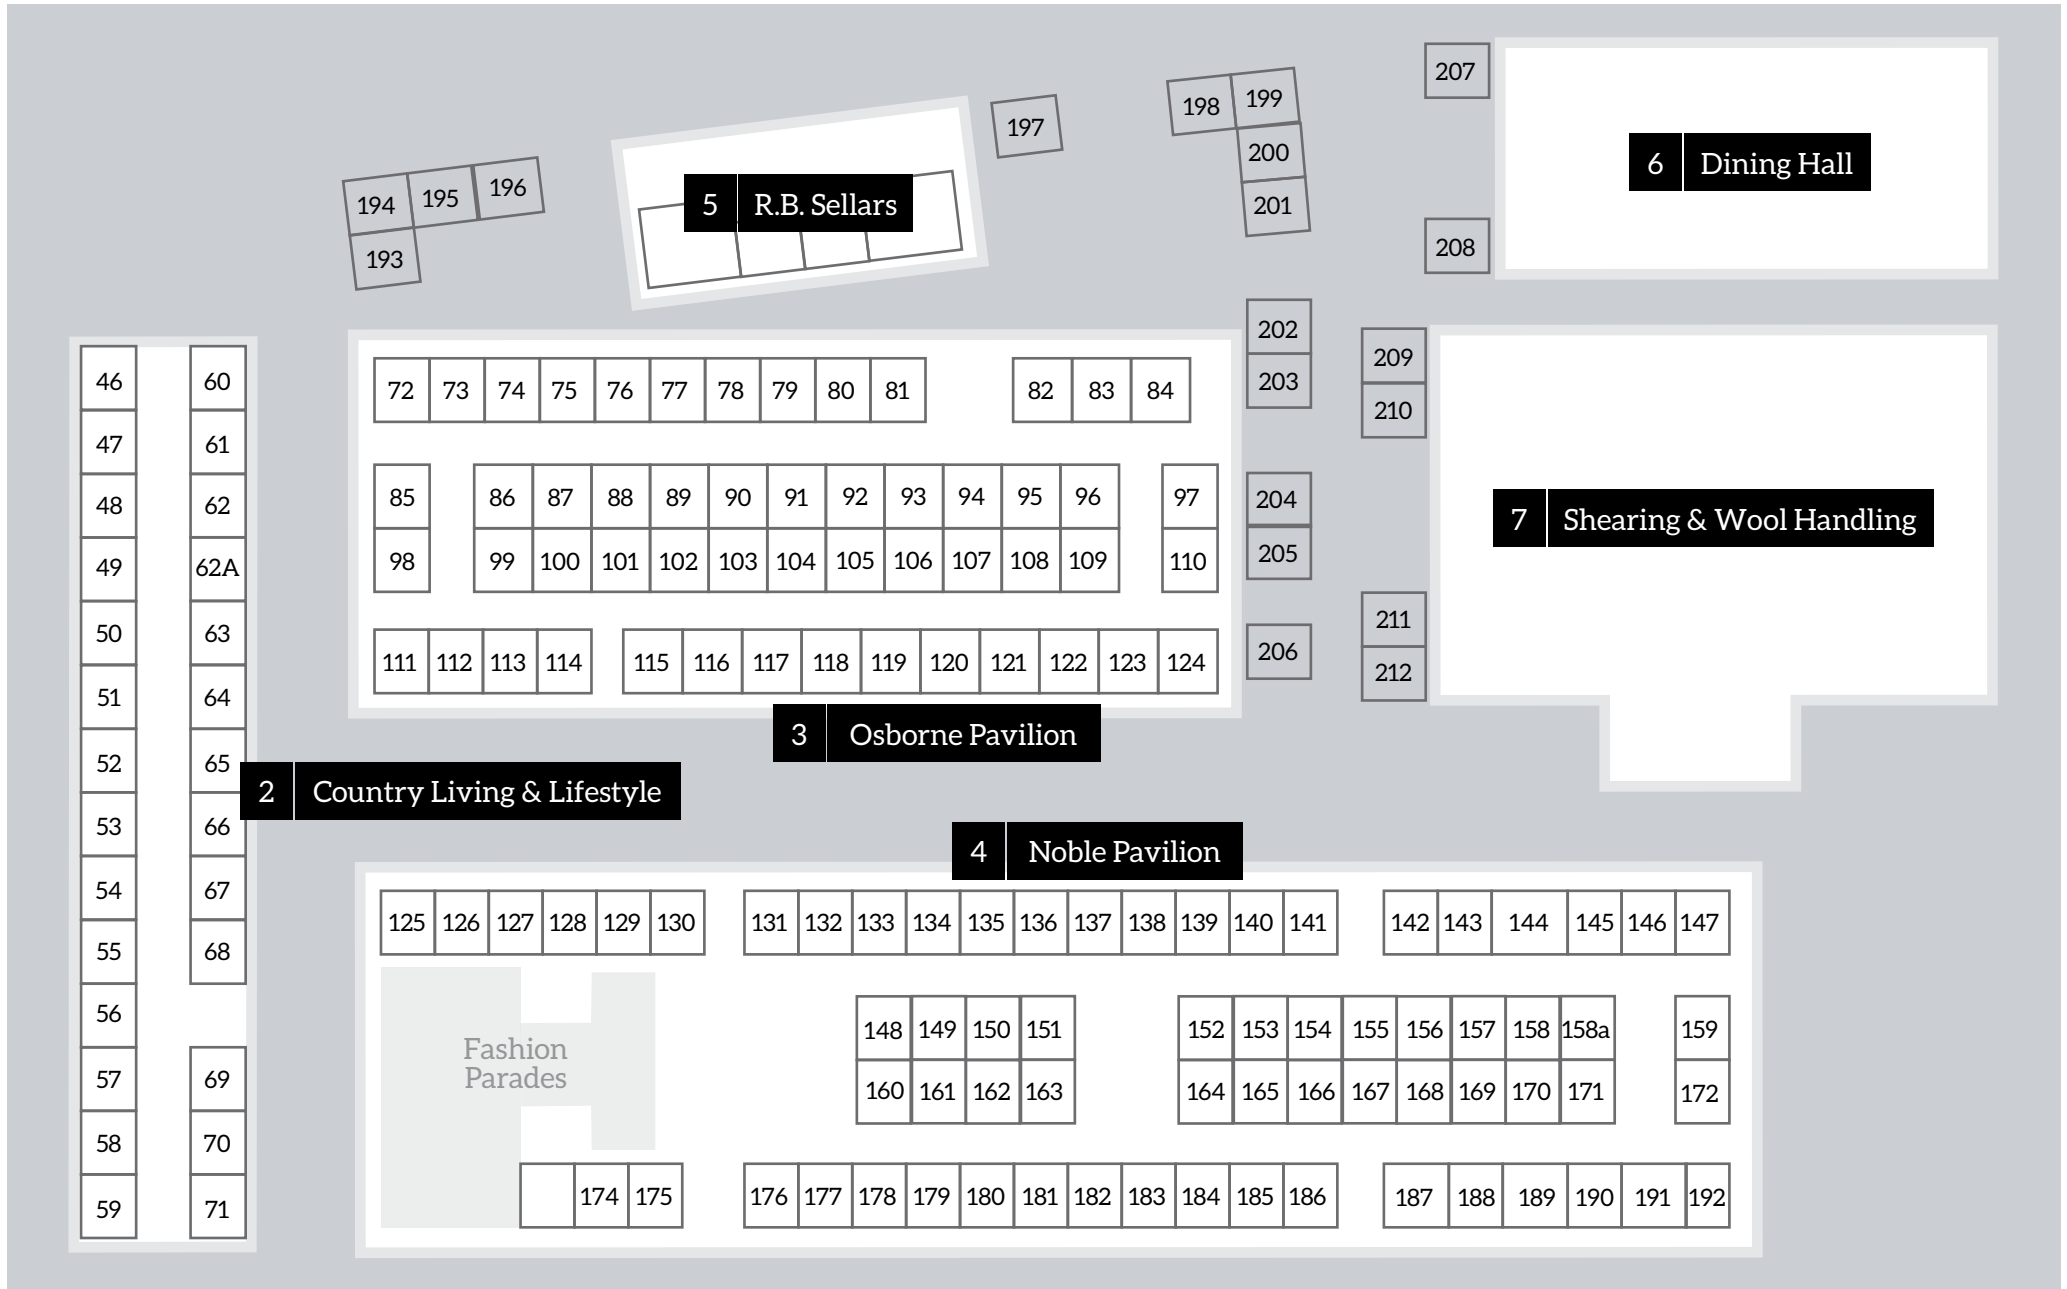

Sheep & Wool Show Site Plan 2019

Sheep & Wool Show Site Plan 2019

Sheep & Wool Show Site Plan 2019 - Showman's Area

Sheep & Wool Show Site Plan 2019

15 Merino Breed Marquee		
320		345
321	333	346
322	334	347
323	335	
324	336	348
325	337	349
326	338	350
327	339	
328	340	351
329	341	352
330	342	353
331	343	354
332	344	355

Sheep & Wool Show Site Plan 2019 - The Oval

Sheep & Wool Show Site Plan 2019 - Careers & Technology Hub

Sheep & Wool Show Site Plan 2019 - Bendigo Exhibition Centre Foyer