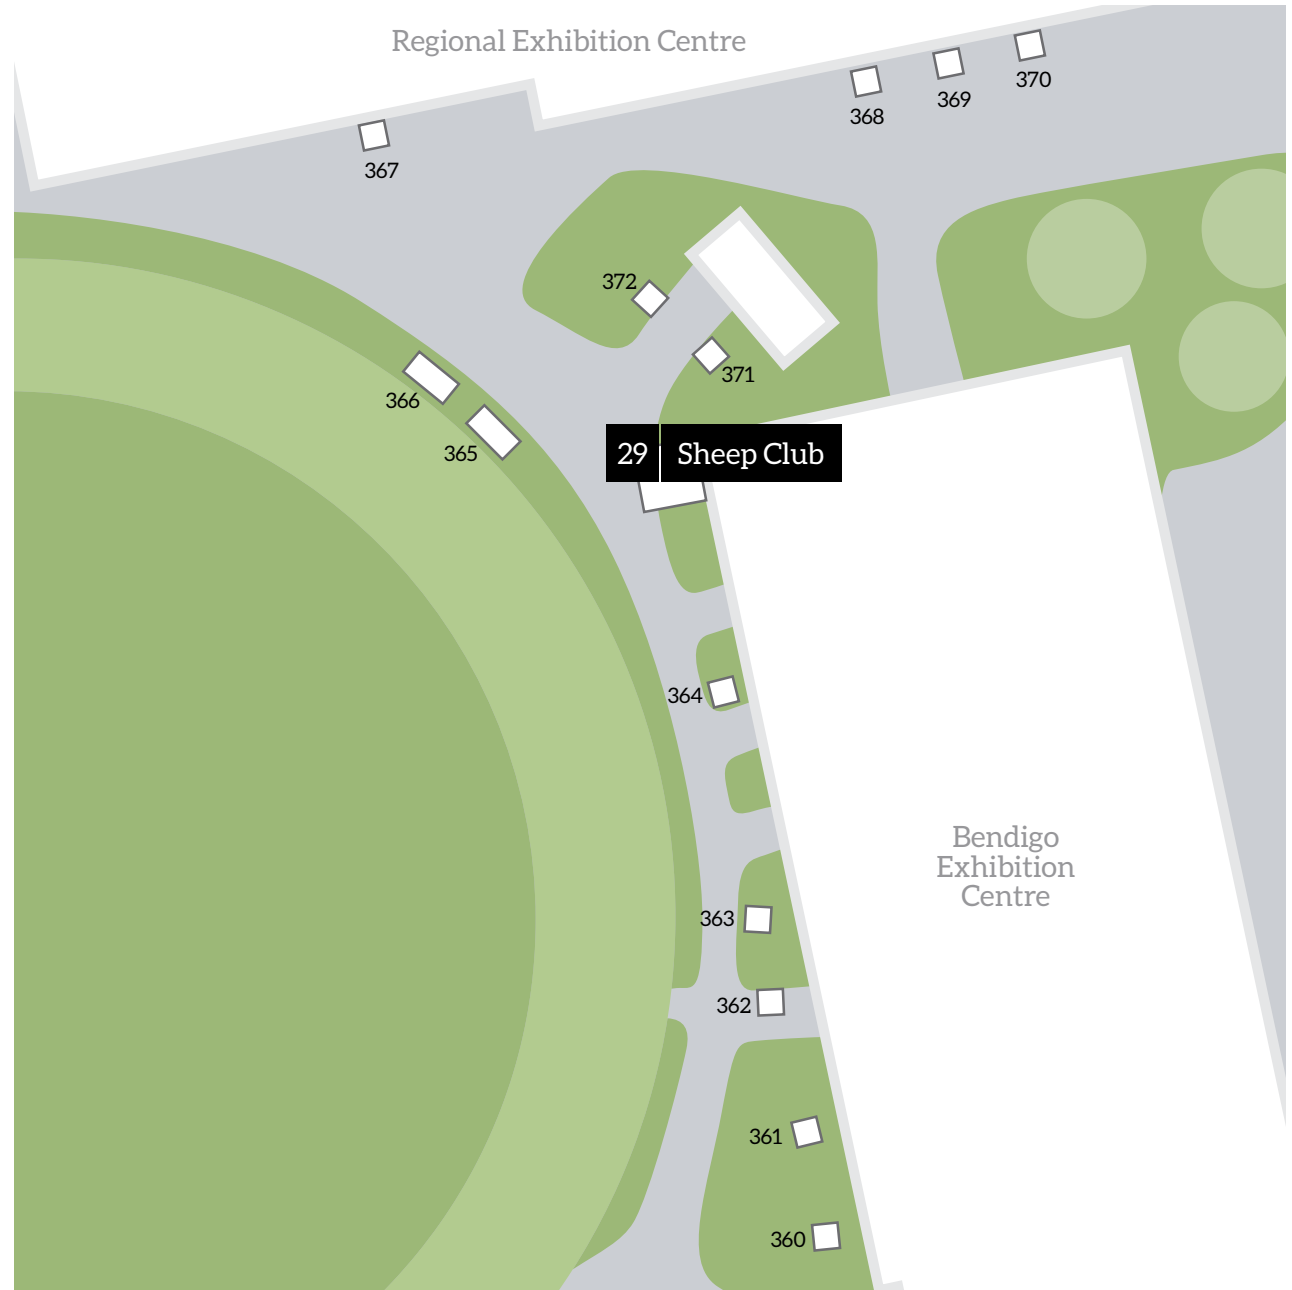

Sheep & Wool Show Site Plan 2019

Sheep & Wool Show Site Plan 2019

Sheep & Wool Show Site Plan 2019 - Showman's Area

Sheep & Wool Show Site Plan 2019

15 Merino Breed Marquee		
320		345
321	333	346
322	334	347
323	335	
324	336	348
325	337	349
326	338	350
327	339	
328	340	351
329	341	352
330	342	353
331	343	354
332	344	355

Sheep & Wool Show Site Plan 2019 - The Oval

Sheep & Wool Show Site Plan 2019 - Careers & Technology Hub

Sheep & Wool Show Site Plan 2019 - Bendigo Exhibition Centre Foyer