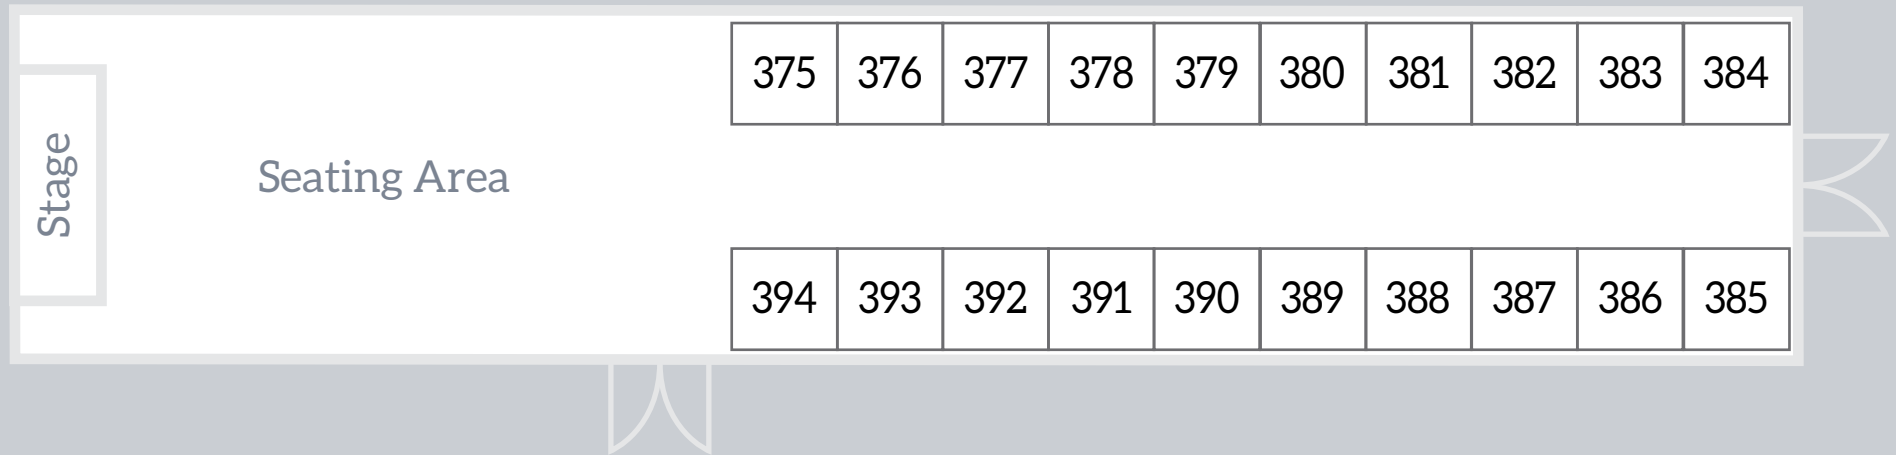

Sheep & Wool Show Site Plan 2019

Sheep & Wool Show Site Plan 2019

Sheep & Wool Show Site Plan 2019 - Showman's Area

Sheep & Wool Show Site Plan 2019

15 Merino Breed Marquee		
320		345
321	333	346
322	334	347
323	335	
324	336	348
325	337	349
326	338	350
327	339	
328	340	351
329	341	352
330	342	353
331	343	354
332	344	355

Sheep & Wool Show Site Plan 2019 - The Oval

Sheep & Wool Show Site Plan 2019 - Careers & Technology Hub

Sheep & Wool Show Site Plan 2019 - Bendigo Exhibition Centre Foyer