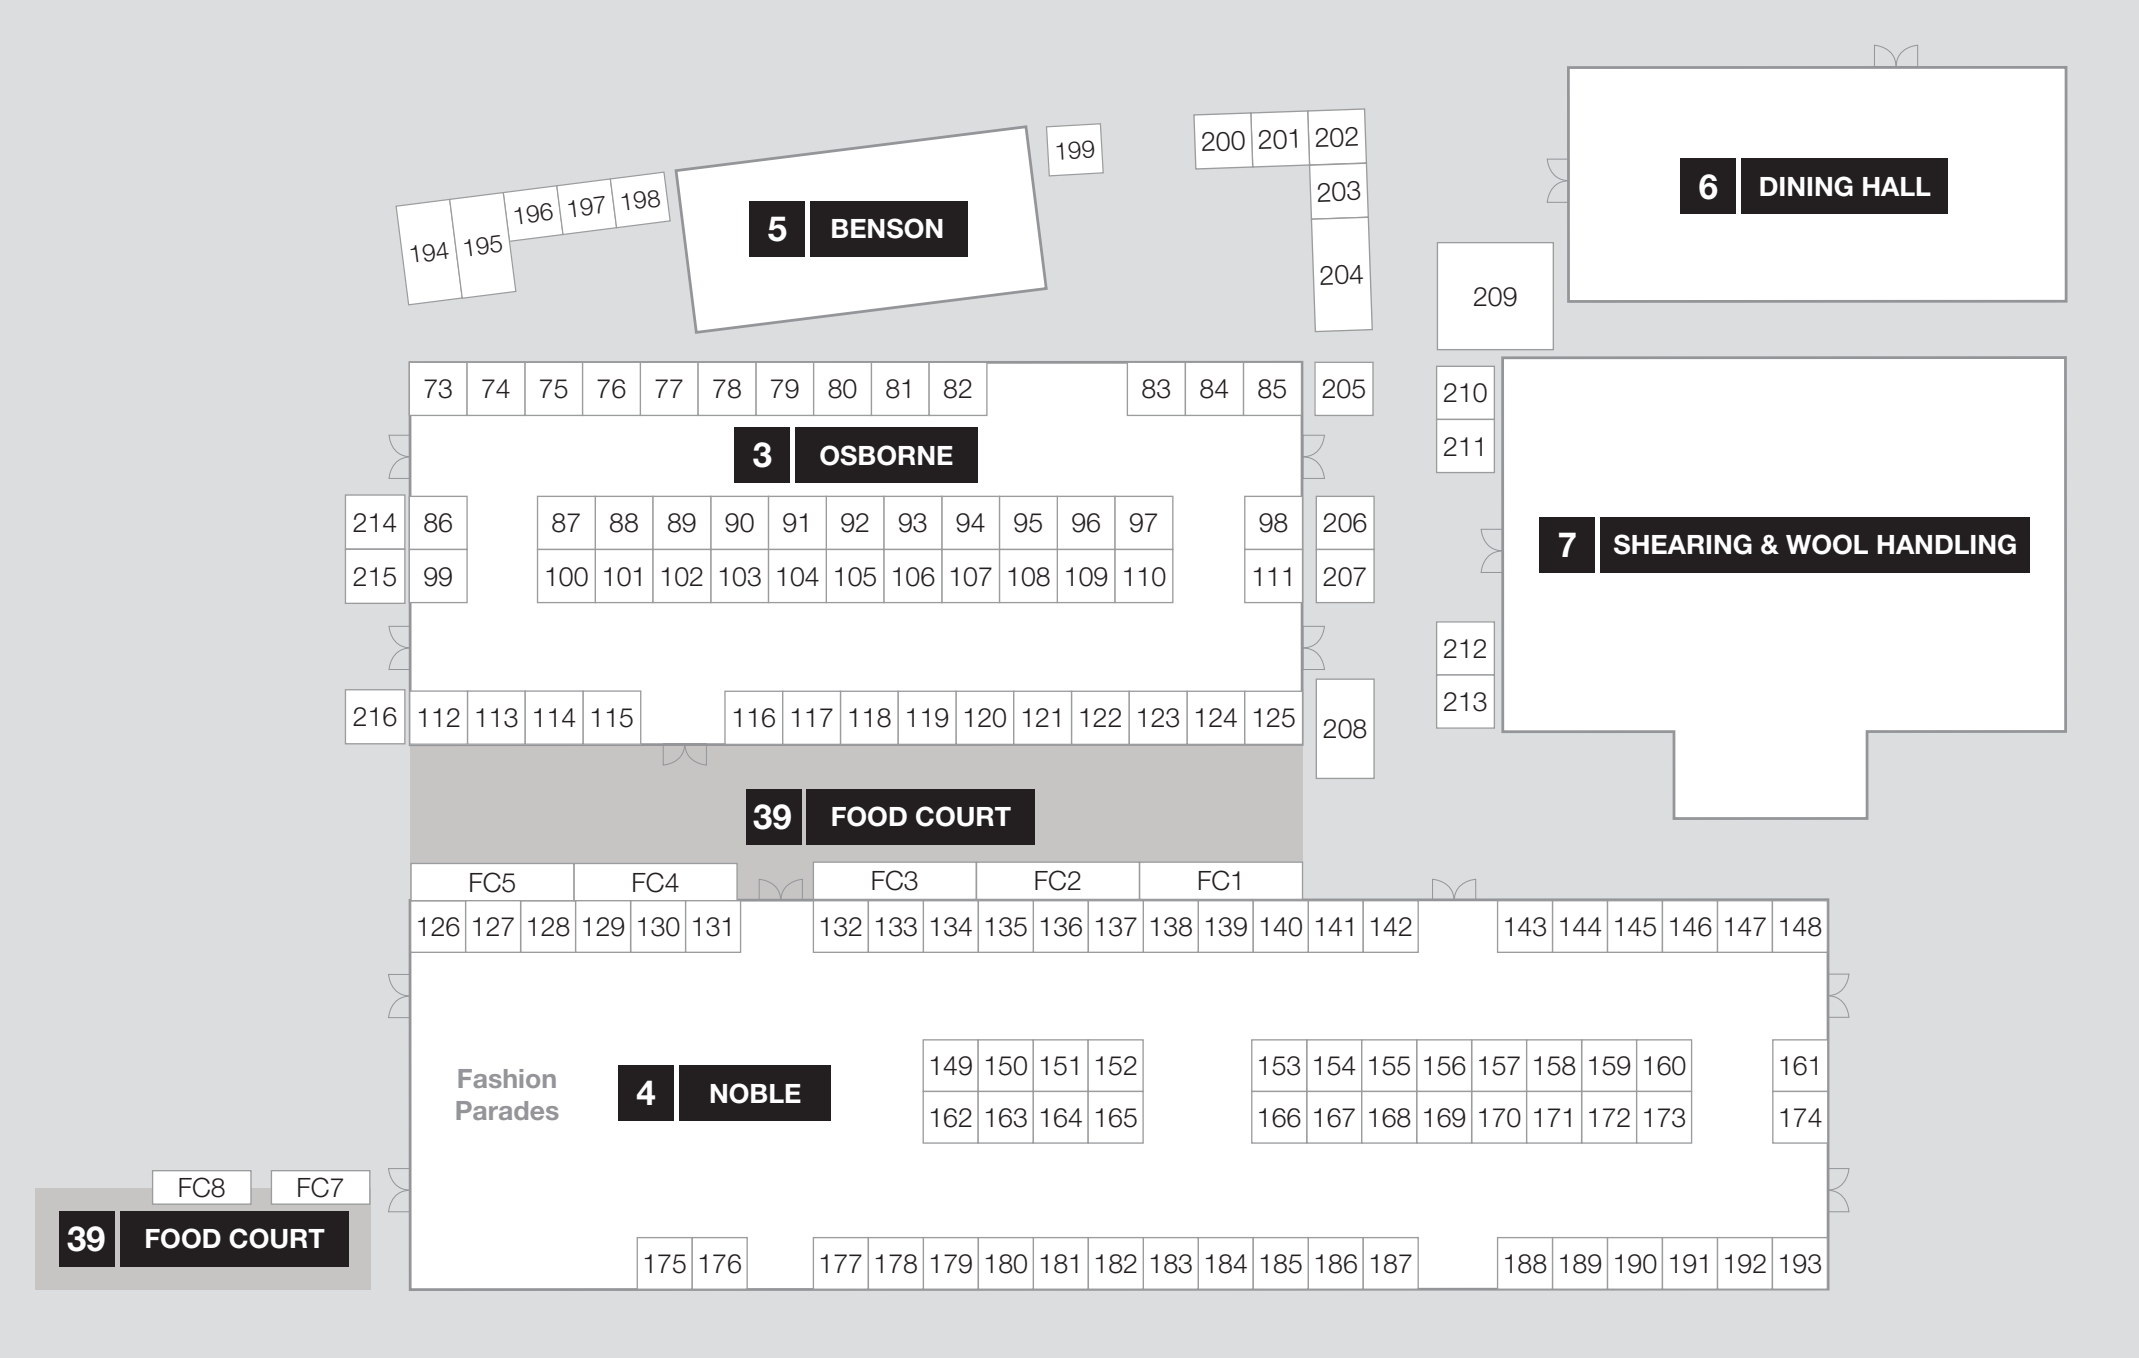

SHEEP AND WOOL SHOW SITE PLAN

<ol style="list-style-type: none"> 1. Outdoor Site Area 2. Country Living & Lifestyle Marquee 3. Osborne Pavilion 4. Noble Pavilion 5. Benson Pavilion 6. Dining Hall 7. Shearing & Wool Handling 8. Outdoor Site Area 9. Bendigo Festival of Lamb 10. Technology & Careers Marquee 11. Animal Nursery 12. Parents Room/First Aid 13. Outdoor Site Area 14. Dohne Breed 15. Merino Breed Marquee 	<ol style="list-style-type: none"> 16. Beef Pavilion 17. Women of Wool, Judges/Stewards Lunch 18. ASBA Office and Exhibition Centre Foyer 19. Bendigo Exhibition Centre - Merino, Corriedale & Fleece Competition 20. Regional Exhibition Centre - British Breeds, Poll Dorset, Dorpers, Polwarth, Other Breeds 21. Parents Room 22. Woolcraft 23. Woolcraft 24. Black & Coloured / Goats 25. Woolcraft 	<ol style="list-style-type: none"> 26. Woolcraft 27. Woolcraft 28. Woolcraft 29. Sheep Club 30. The Oval Marquee 31. Gallagher, Deleccas, NBN Local 32. Wallaloo Park 33. Showman's Area 34. Outdoor Site Area 35. Outdoor Site Area 36. Outdoor Site Area 37. Rear of BEC 38. Kids Area 39. Food Court
---	---	---

OUTDOOR SITES 1-45

OSBORNE, NOBLE, FOOD COURT & OUTDOOR SITES 194-216

COUNTRY LIVING AND LIFESTYLE MARQUEE

72		59
71		58
70		57
		56
69		55
68		54
67		53
66		52
65		51
64		50
63		49
62		48
61		47
60		46

SHOWMAN'S AREA

OUTDOOR SITES 305-320

CAREERS AND TECHNOLOGY MARQUEE

THE OVAL MARQUEE

WOOLCRAFT & OUTDOOR SITES 382-387

MERINO MARQUEE

EXHIBITION CENTRE FOYER INCLUDING SHEEP SHOW OFFICE