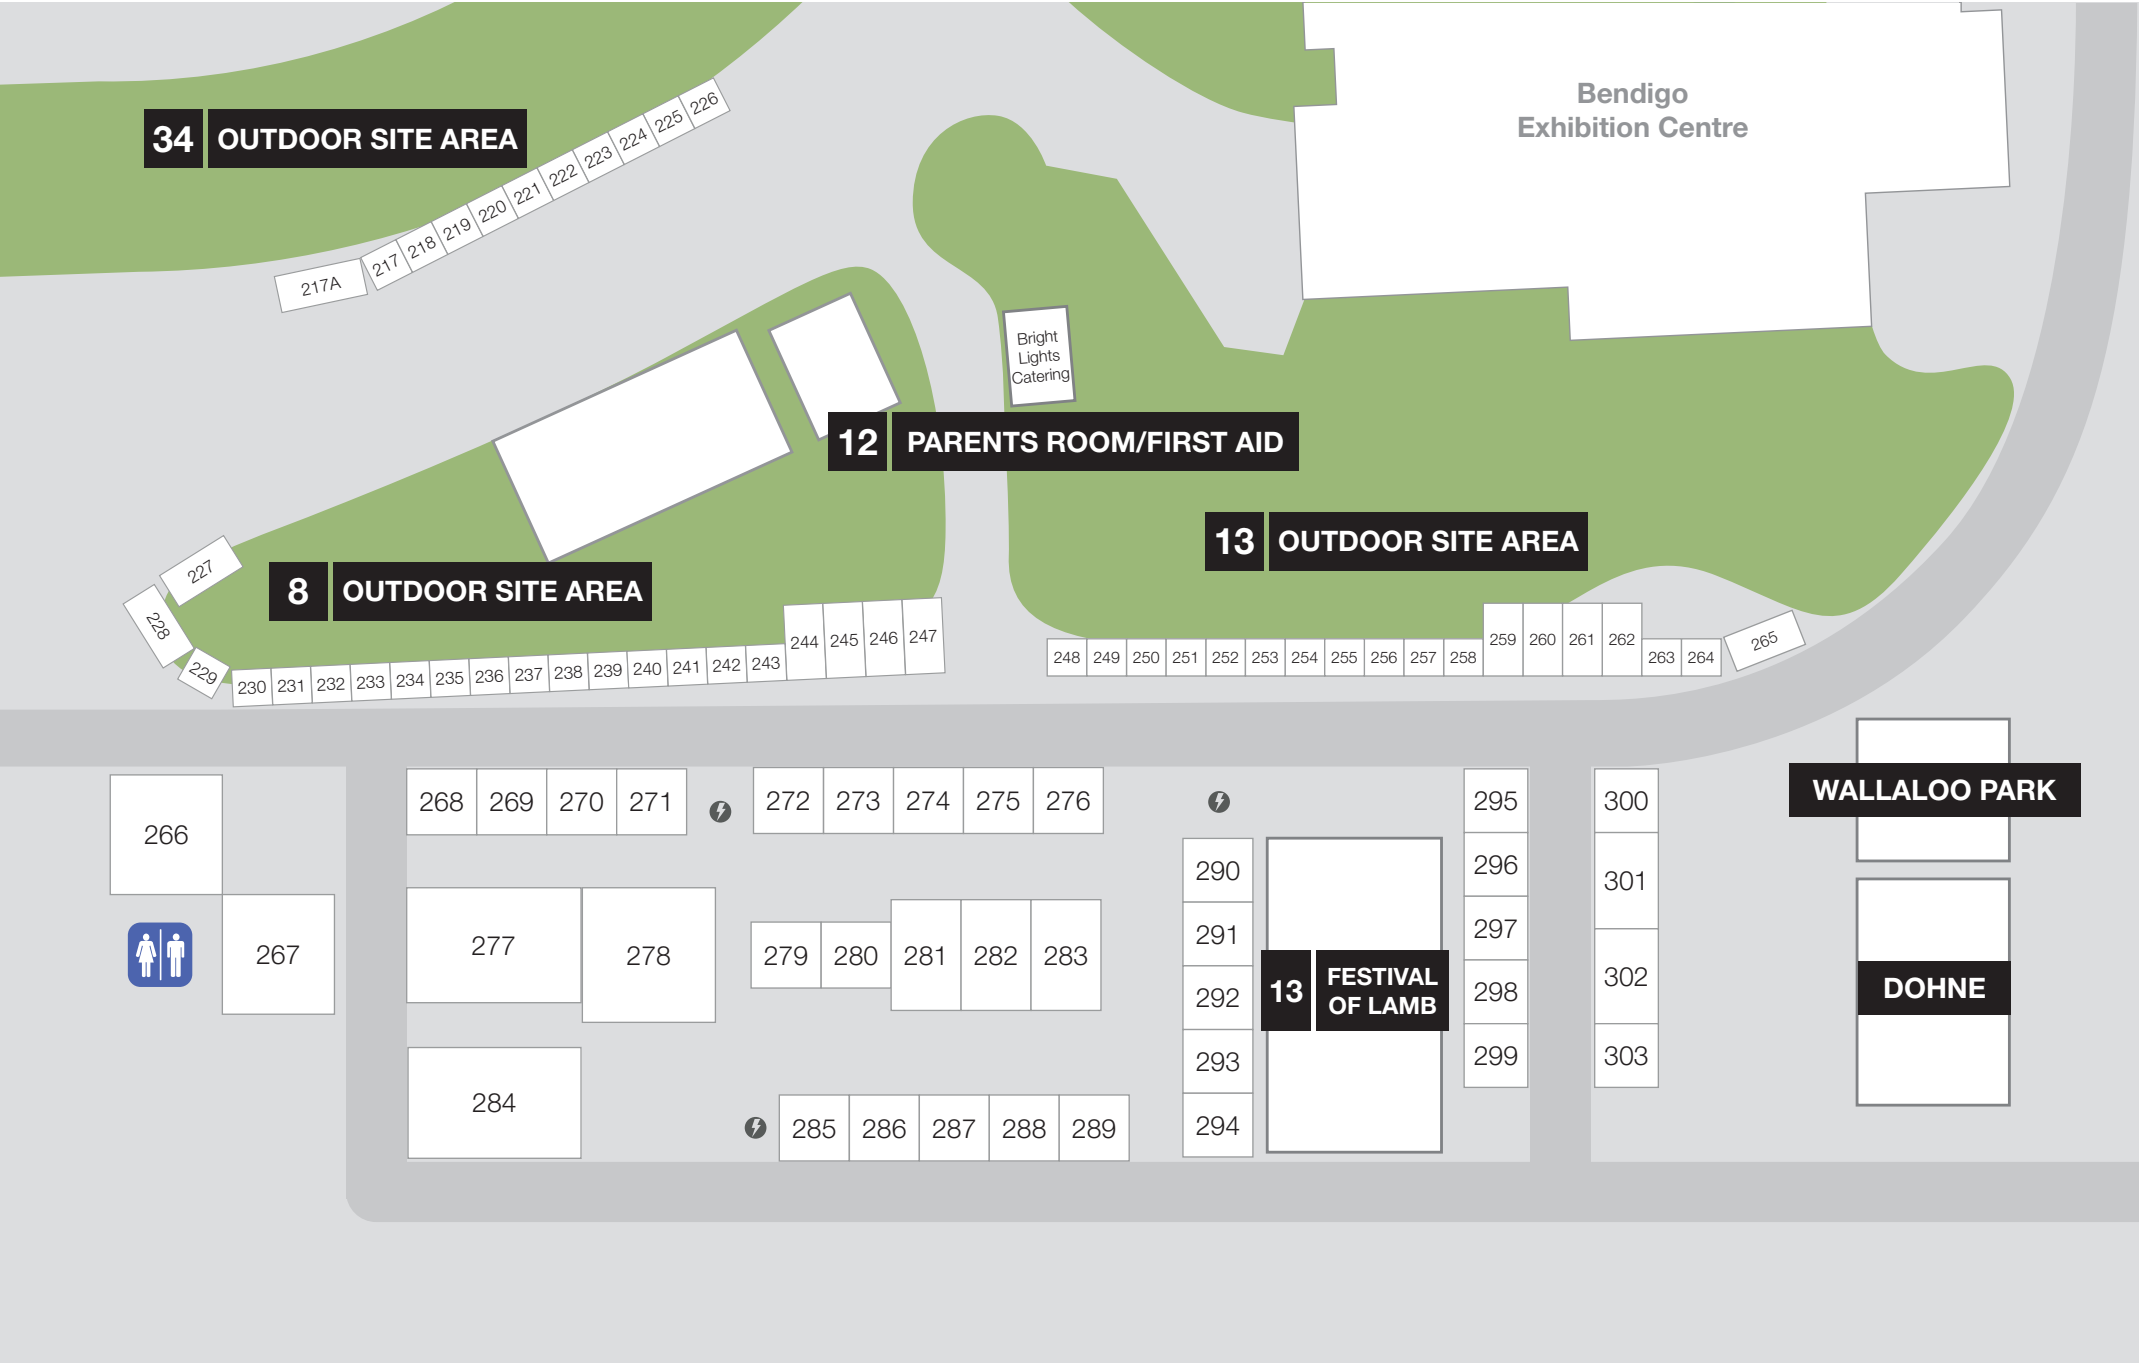

SHEEP AND WOOL SHOW SITE PLAN

<ol style="list-style-type: none"> 1. Outdoor Site Area 2. Country Living & Lifestyle Marquee 3. Osborne Pavilion 4. Noble Pavilion 5. Benson Pavilion 6. Dining Hall 7. Shearing & Wool Handling 8. Outdoor Site Area 9. Bendigo Festival of Lamb 10. Technology & Careers Marquee 11. Animal Nursery 12. Parents Room/First Aid 13. Outdoor Site Area 14. Dohne Breed 15. Merino Breed Marquee 	<ol style="list-style-type: none"> 16. Beef Pavilion 17. Women of Wool, Judges/Stewards Lunch 18. ASBA Office and Exhibition Centre Foyer 19. Bendigo Exhibition Centre - Merino, Corriedale & Fleece Competition 20. Regional Exhibition Centre - British Breeds, Poll Dorset, Dorpers, Polwarth, Other Breeds 21. Parents Room 22. Woolcraft 23. Woolcraft 24. Black & Coloured / Goats 25. Woolcraft 	<ol style="list-style-type: none"> 26. Woolcraft 27. Woolcraft 28. Woolcraft 29. Sheep Club 30. The Oval Marquee 31. Gallagher, Deleccas, NBN Local 32. Wallaloo Park 33. Showman's Area 34. Outdoor Site Area 35. Outdoor Site Area 36. Outdoor Site Area 37. Rear of BEC 38. Kids Area 39. Food Court
---	---	---

OUTDOOR SITES 1-45

OSBORNE, NOBLE, FOOD COURT & OUTDOOR SITES 194-216

COUNTRY LIVING AND LIFESTYLE MARQUEE

72		59
71		58
70		57
		56
69		55
68		54
67		53
66		52
65		51
64		50
63		49
62		48
61		47
60		46

SHOWMAN'S AREA

OUTDOOR SITES 305-320

CAREERS AND TECHNOLOGY MARQUEE

THE OVAL MARQUEE

WOOLCRAFT & OUTDOOR SITES 382-387

MERINO MARQUEE

EXHIBITION CENTRE FOYER INCLUDING SHEEP SHOW OFFICE