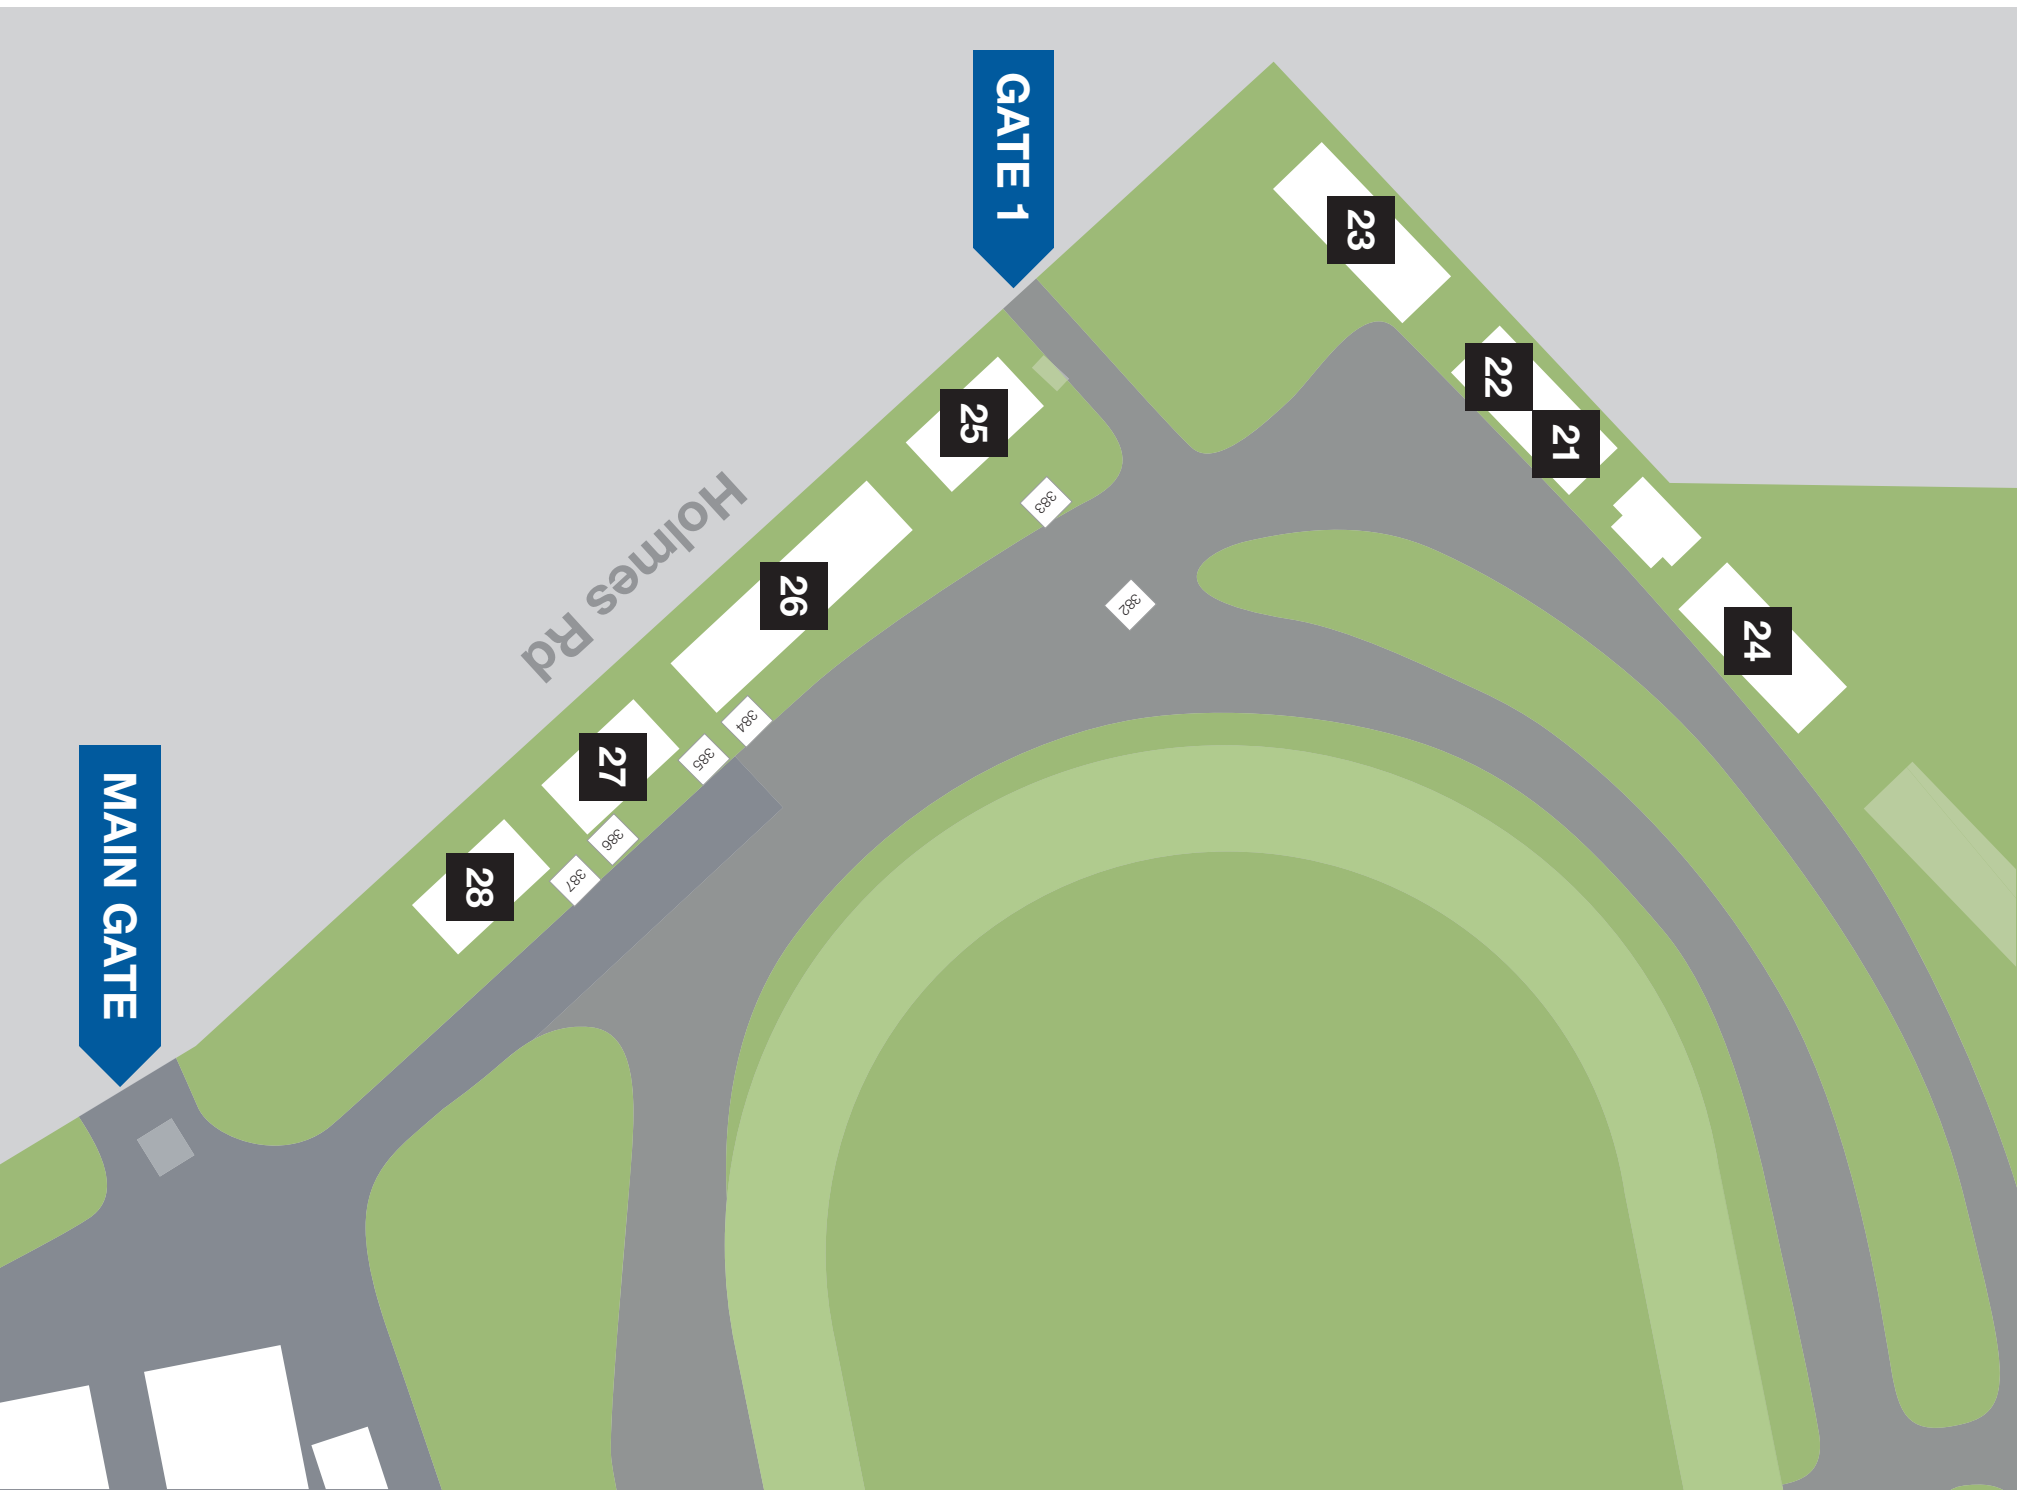

SHEEP AND WOOL SHOW SITE PLAN

<ol style="list-style-type: none"> 1. Outdoor Site Area 2. Country Living & Lifestyle Marquee 3. Osborne Pavilion 4. Noble Pavilion 5. Benson Pavilion 6. Dining Hall 7. Shearing & Wool Handling 8. Outdoor Site Area 9. Bendigo Festival of Lamb 10. Technology & Careers Marquee 11. Animal Nursery 12. Parents Room/First Aid 13. Outdoor Site Area 14. Dohne Breed 15. Merino Breed Marquee 	<ol style="list-style-type: none"> 16. Beef Pavilion 17. Women of Wool, Judges/Stewards Lunch 18. ASBA Office and Exhibition Centre Foyer 19. Bendigo Exhibition Centre - Merino, Corriedale & Fleece Competition 20. Regional Exhibition Centre - British Breeds, Poll Dorset, Dorpers, Polwarth, Other Breeds 21. Parents Room 22. Woolcraft 23. Woolcraft 24. Black & Coloured / Goats 25. Woolcraft 	<ol style="list-style-type: none"> 26. Woolcraft 27. Woolcraft 28. Woolcraft 29. Sheep Club 30. The Oval Marquee 31. Gallagher, Deleccas, NBN Local 32. Wallaloo Park 33. Showman's Area 34. Outdoor Site Area 35. Outdoor Site Area 36. Outdoor Site Area 37. Rear of BEC 38. Kids Area 39. Food Court
---	---	---

OUTDOOR SITES 1-45

OSBORNE, NOBLE, FOOD COURT & OUTDOOR SITES 194-216

COUNTRY LIVING AND LIFESTYLE MARQUEE

72		59
71		58
70		57
		56
69		55
68		54
67		53
66		52
65		51
64		50
63		49
62		48
61		47
60		46

SHOWMAN'S AREA

OUTDOOR SITES 305-320

CAREERS AND TECHNOLOGY MARQUEE

THE OVAL MARQUEE

WOOLCRAFT & OUTDOOR SITES 382-387

MERINO MARQUEE

EXHIBITION CENTRE FOYER INCLUDING SHEEP SHOW OFFICE