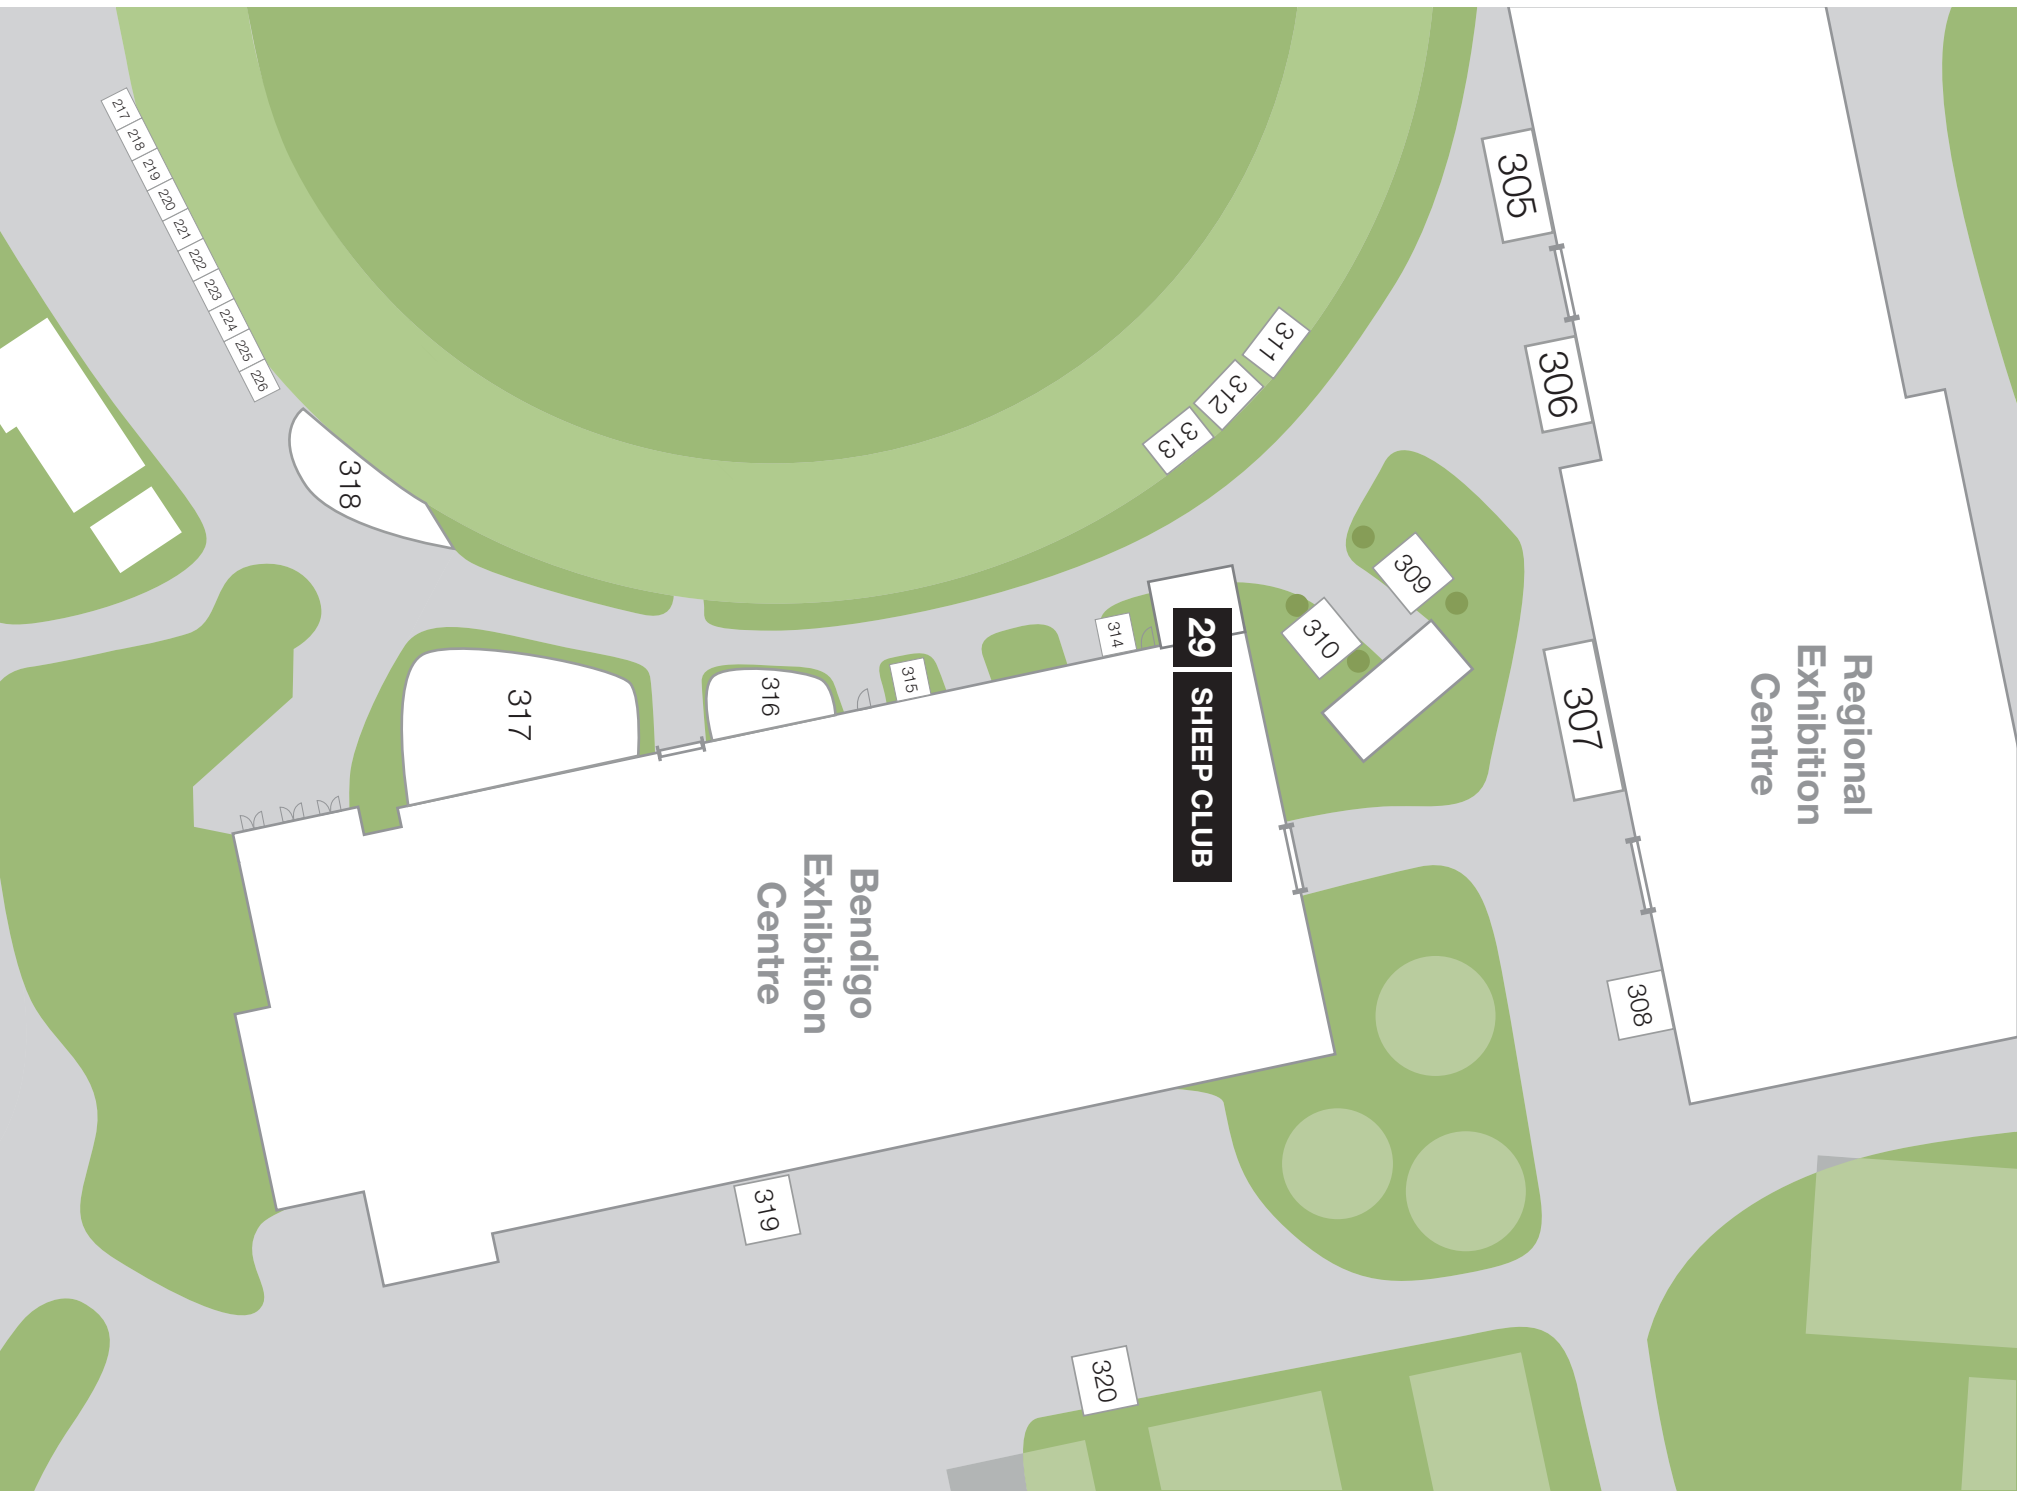

SHEEP AND WOOL SHOW SITE PLAN

<ol style="list-style-type: none"> 1. Outdoor Site Area 2. Country Living & Lifestyle Marquee 3. Osborne Pavilion 4. Noble Pavilion 5. Benson Pavilion 6. Dining Hall 7. Shearing & Wool Handling 8. Outdoor Site Area 9. Bendigo Festival of Lamb 10. Technology & Careers Marquee 11. Animal Nursery 12. Parents Room/First Aid 13. Outdoor Site Area 14. Dohne Breed 15. Merino Breed Marquee 	<ol style="list-style-type: none"> 16. Beef Pavilion 17. Women of Wool, Judges/Stewards Lunch 18. ASBA Office and Exhibition Centre Foyer 19. Bendigo Exhibition Centre - Merino, Corriedale & Fleece Competition 20. Regional Exhibition Centre - British Breeds, Poll Dorset, Dorpers, Polwarth, Other Breeds 21. Parents Room 22. Woolcraft 23. Woolcraft 24. Black & Coloured / Goats 25. Woolcraft 	<ol style="list-style-type: none"> 26. Woolcraft 27. Woolcraft 28. Woolcraft 29. Sheep Club 30. The Oval Marquee 31. Gallagher, Deleccas, NBN Local 32. Wallaloo Park 33. Showman's Area 34. Outdoor Site Area 35. Outdoor Site Area 36. Outdoor Site Area 37. Rear of BEC 38. Kids Area 39. Food Court
---	---	---

OUTDOOR SITES 1-45

OSBORNE, NOBLE, FOOD COURT & OUTDOOR SITES 194-216

COUNTRY LIVING AND LIFESTYLE MARQUEE

72		59
71		58
70		57
		56
69		55
68		54
67		53
66		52
65		51
64		50
63		49
62		48
61		47
60		46

SHOWMAN'S AREA

OUTDOOR SITES 305-320

CAREERS AND TECHNOLOGY MARQUEE

THE OVAL MARQUEE

WOOLCRAFT & OUTDOOR SITES 382-387

MERINO MARQUEE

EXHIBITION CENTRE FOYER INCLUDING SHEEP SHOW OFFICE