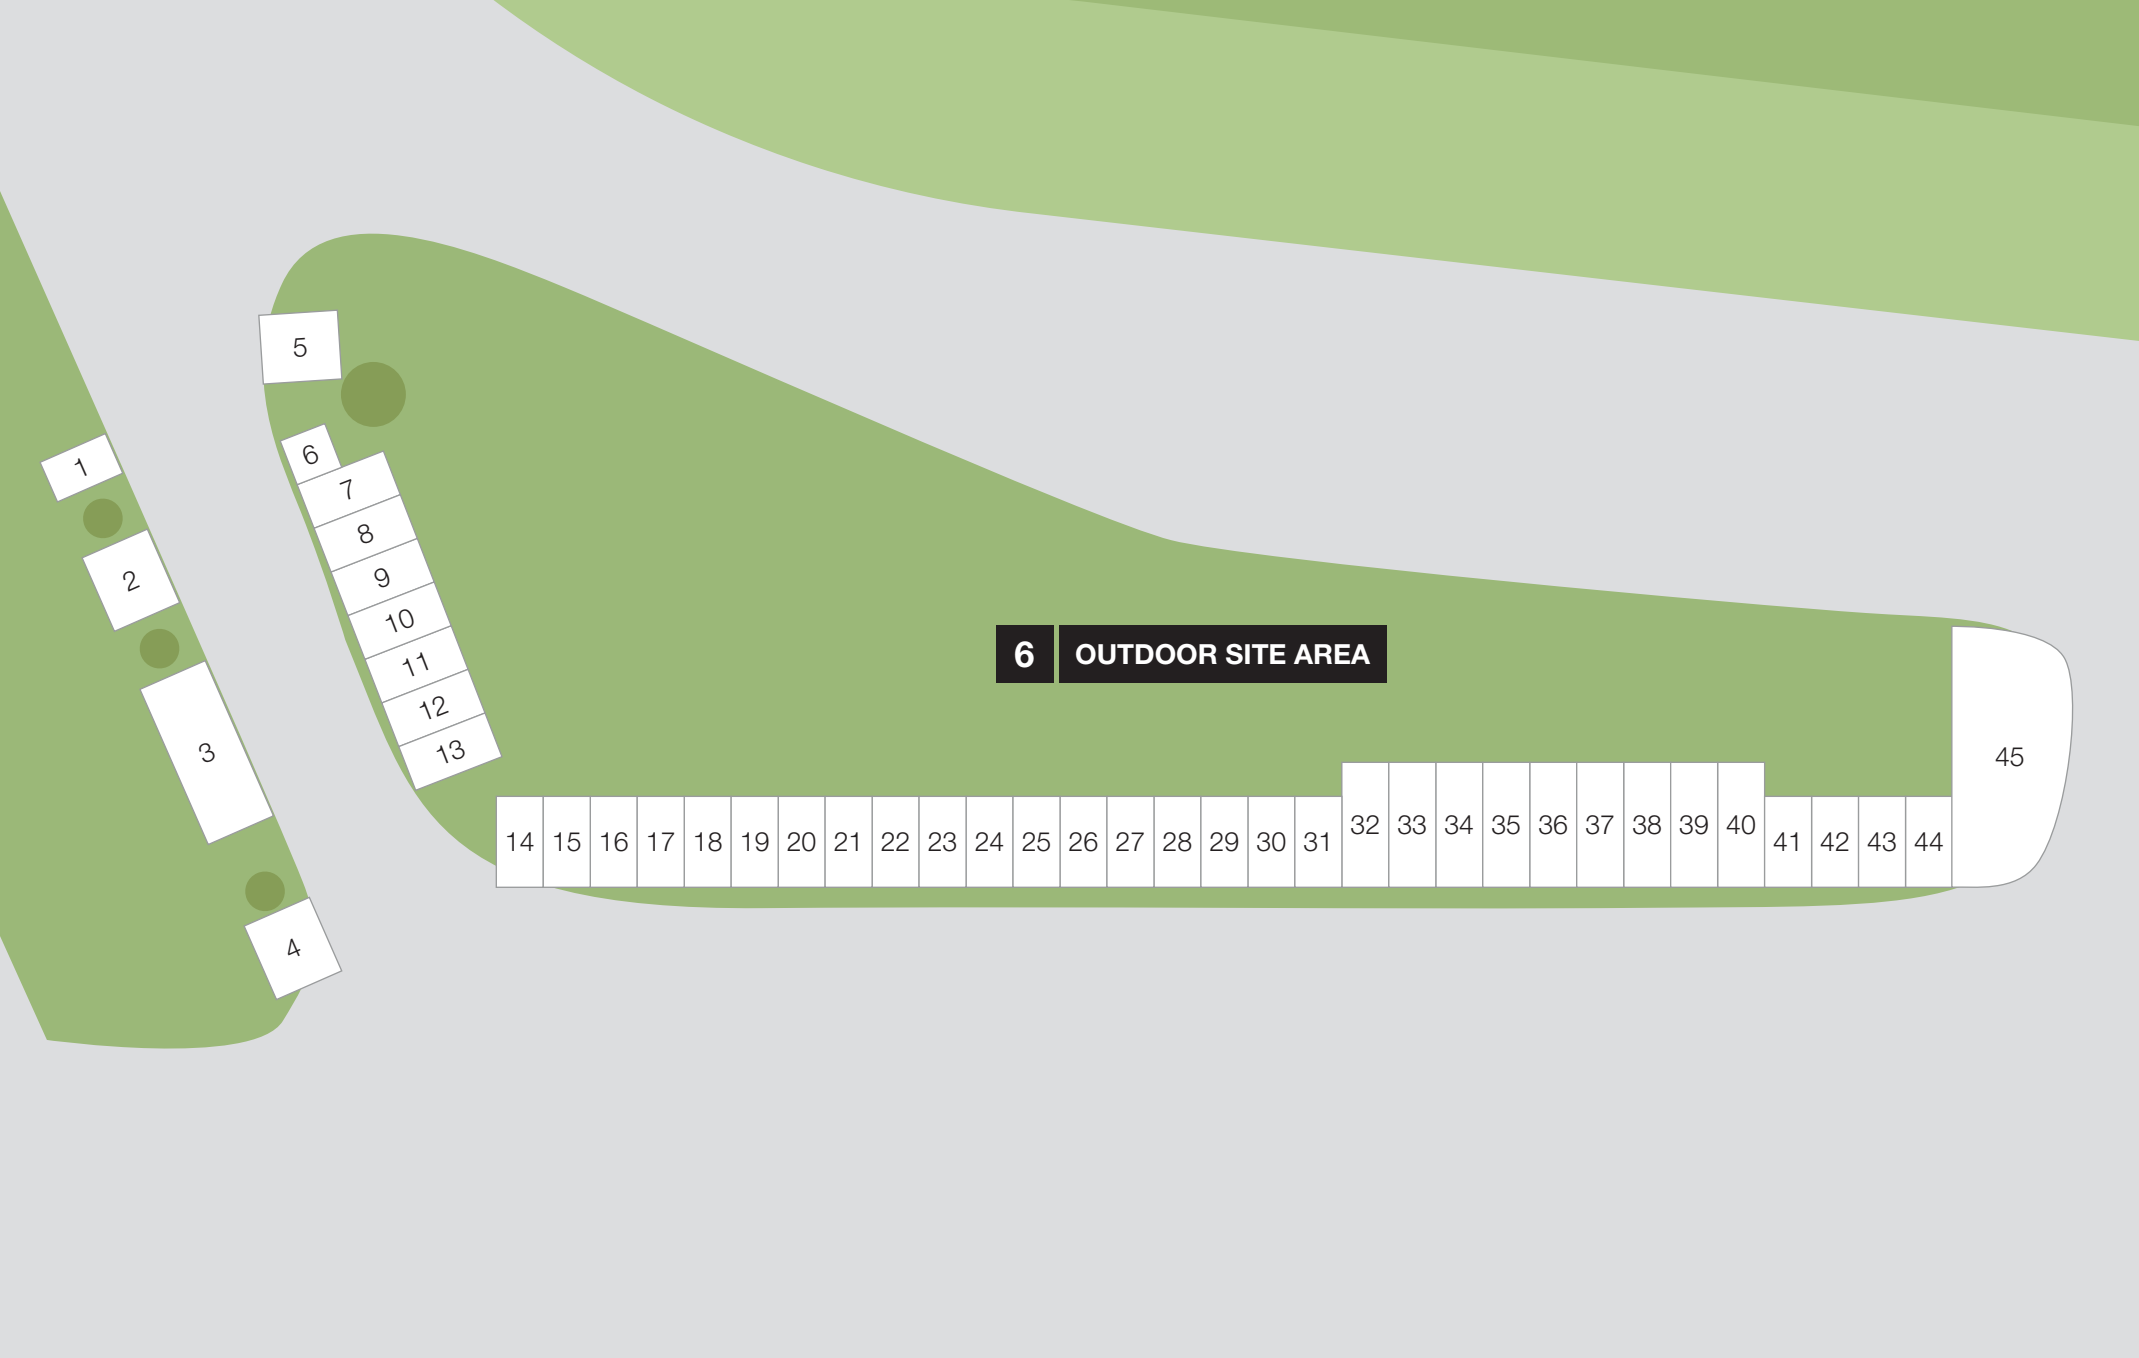

SHEEP AND WOOL SHOW SITE PLAN

<ol style="list-style-type: none"> 1. Outdoor Site Area 2. Country Living & Lifestyle Marquee 3. Osborne Pavilion 4. Noble Pavilion 5. Benson Pavilion 6. Dining Hall 7. Shearing & Wool Handling 8. Outdoor Site Area 9. Bendigo Festival of Lamb 10. Technology & Careers Marquee 11. Animal Nursery 12. Parents Room/First Aid 13. Outdoor Site Area 14. Dohne Breed 15. Merino Breed Marquee 	<ol style="list-style-type: none"> 16. Beef Pavilion 17. Women of Wool, Judges/Stewards Lunch 18. ASBA Office and Exhibition Centre Foyer 19. Bendigo Exhibition Centre - Merino, Corriedale & Fleece Competition 20. Regional Exhibition Centre - British Breeds, Poll Dorset, Dorpers, Polwarth, Other Breeds 21. Parents Room 22. Woolcraft 23. Woolcraft 24. Black & Coloured / Goats 25. Woolcraft 	<ol style="list-style-type: none"> 26. Woolcraft 27. Woolcraft 28. Woolcraft 29. Sheep Club 30. The Oval Marquee 31. Gallagher, Deleccas, NBN Local 32. Wallaloo Park 33. Showman's Area 34. Outdoor Site Area 35. Outdoor Site Area 36. Outdoor Site Area 37. Rear of BEC 38. Kids Area 39. Food Court
---	---	---

OUTDOOR SITES 1-45

OSBORNE, NOBLE, FOOD COURT & OUTDOOR SITES 194-216

COUNTRY LIVING AND LIFESTYLE MARQUEE

72		59
71		58
70		57
		56
69		55
68		54
67		53
66		52
65		51
64		50
63		49
62		48
61		47
60		46

SHOWMAN'S AREA

OUTDOOR SITES 305-320

CAREERS AND TECHNOLOGY MARQUEE

THE OVAL MARQUEE

WOOLCRAFT & OUTDOOR SITES 382-387

MERINO MARQUEE

EXHIBITION CENTRE FOYER INCLUDING SHEEP SHOW OFFICE